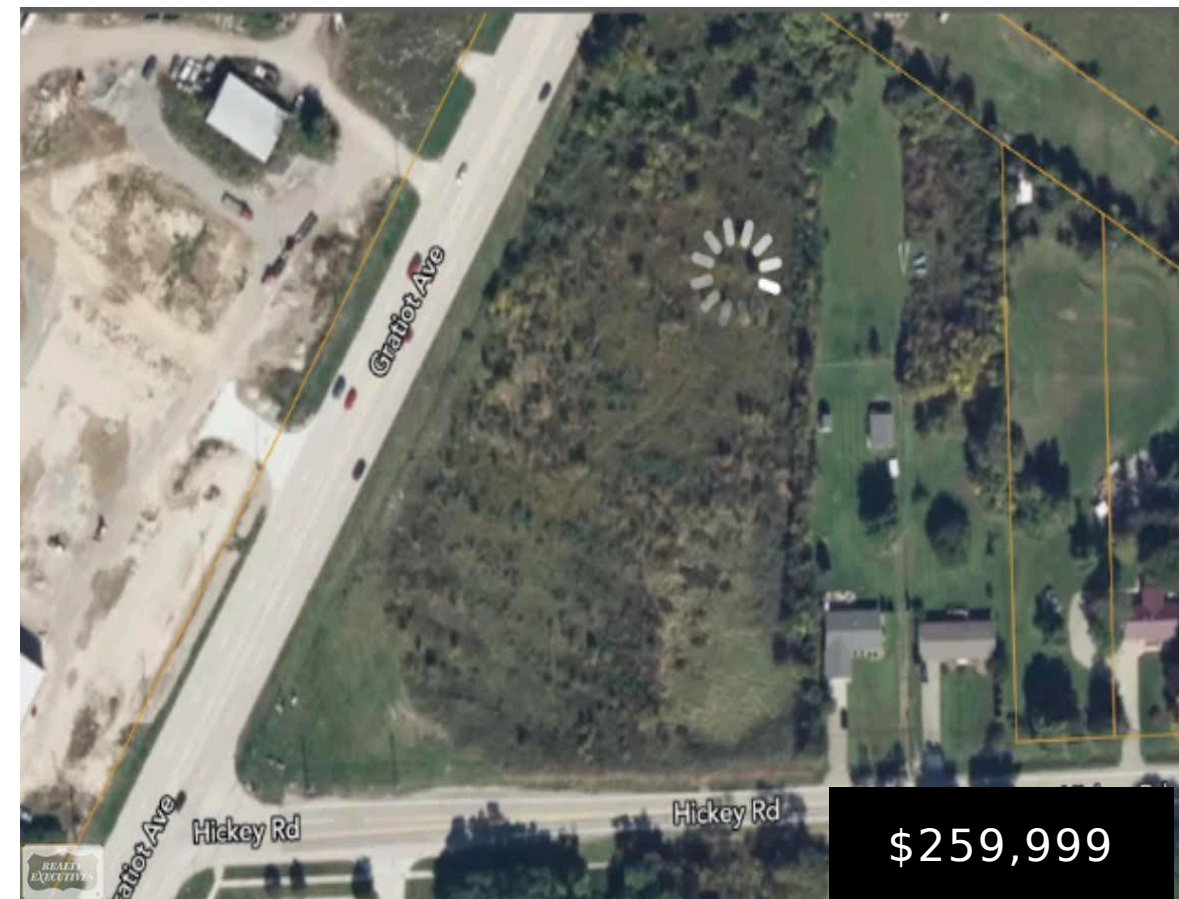

# 0 GRATIOT, CHESTERFIELDTOWNSHIP\_MACOMB, MICHIGAN, 48047

<https://householdrealestate.com>

0 Gratiot,  
ChesterfieldTownship\_Macomb,  
Michigan, 48047

\$259,999

- Land
- Active

High-traffic Corner-Lot Cleared & Shovel Ready! Heart of ever-expanding Chesterfield Twp, within 1 mile of a major Industrial Park, over 30,000 cars pass daily, located just N of 23/Gratiot Major Shopping District w/ main access to Public Schools - Literally surrounded by high-density Residential Housing! **\*\*Key Features:\*\*** - **\*\*Prime Location\*\***: Strategically positioned within 1 mile [...]

## Basics

**Status:** Active

**MLS ID:** 58050205270

**Lot Size Acres:** 5.4 acres

**Category:** Land

**Date added:** Added 4 hours ago

**Call us now**

Address: 41800 Hayes Road, Clinton Twp MI 48038