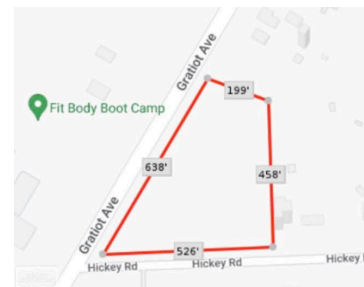

# 0 GRATIOT, CHESTERFIELDTOWNSHIP\_MACOMB, MICHIGAN, 48047

<https://householdrealestate.com>

0 Gratiot,  
ChesterfieldTownship\_Macomb,  
Michigan, 48047

\$259,999

- Land
- Active

High-traffic Corner-Lot Cleared & Shovel Ready! Heart of ever-expanding Chesterfield Twp, within 1 mile of a major Industrial Park, over 30,000 cars pass daily, located just N of 23/Gratiot Major Shopping District w/ main access to Public Schools - Literally surrounded by high-density Residential Housing! **\*\*Key Features:\*\*** - **\*\*Prime Location\*\***: Strategically positioned within 1 mile [...]

## Basics

**Status:** Active

**MLS ID:** 58050205270

**Lot Size Acres:** 5.4 acres

**Category:** Land

**Date added:** Added 4 hours ago

**Call us now**

Address: 41800 Hayes Road, Clinton Twp MI 48038