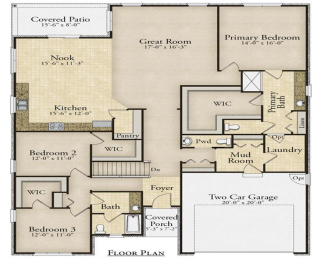

SHELBY TWP, MICHIGAN, MACOMB, 48315

<https://householdrealestate.com/a>

Shelby Twp,
Michigan, Macomb,
48315

56357 Twin Birch Boulevard NEW CONSTRUCTION! New to be built detached Condos in Utica School District. Lombardo Homes proudly presents The Somerset in Preston Corners Villas! The Somerset has an open concept Kitchen, Nook & Great Room, with hardwood flooring, that would be perfect to spend time with loved ones. Unwind in your Primary Bedroom w/ beautiful En-Suite and a 5-foot tiled shower. Quartz countertops are throughout the kitchen and bathrooms in this home. When you're away from home, take advantage of everything that is nearby. Close to Partridge Creek mall for eating, shopping, and much more! We include 10 Year Structural & Basement Waterproofing Warranties! Photos are of a decorated model or previously built home.

- 3 beds
- 2.00 baths
- Condominium
- Sale
- Active
- 2389 sq ft

Overview

Call us now

Phone: 586-573-0300
Email: info@householdrealestate.com
Address: 41800 Hayes Road, Clinton Twp, MI 48038

Status: Active

Type: Condominium

Area, sq ft: 2389 sq ft

Architecture Style: Ranch

MLS ID: 20250035942

Category: Sale

Year built: 2025

Architecture Level: 1 Story

SqFt Combined: 2389