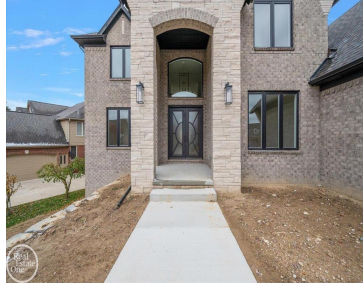

54125 CARRINGTON DR #126, SHELBY TOWNSHIP, MI 48316, USA

<https://householdrealestate.com/a>

54125 Carrington Dr #126, Shelby Township, MI 48316, USA

\$1,024,900

54125 Carrington Drive Lot #126 Brand New Construction Colonial "The Hillcrest" scheduled for completion in August 2025. 4-bedrooms, 3 full bathrooms, 1 half bath, walk-out lower level and 3.5-car attached side entry garage with covered patio; all high-end finishes, 8' doors throughout, wide plank hardwood flooring on entire 1st floor, wrought iron staircase overlooking 2-story great room & foyer, dual staircases to the extra deep walkout basement that is already prepped for a bathroom; oversized owner's suite with designer bathroom & huge walk-in closet, designer island kitchen with custom LaFata Cabinetry. Interior pictures shown are not of actual home.

- 4 beds
- 3.10 baths
- Residential
- Sale
- Active
- 3651 sq ft

Overview

Call us now

Phone: 586-573-0300
Email: info@householdrealestate.com
Address: 41800 Hayes Road, Clinton Twp, MI 48038

Status: Active

Type: Residential

Area, sq ft: 3651 sq ft

Architecture Style: Colonial

MLS ID: 58050151076

Category: Sale

Year built: 2024

Architecture Level: 2 Story

SqFt Combined: 3651