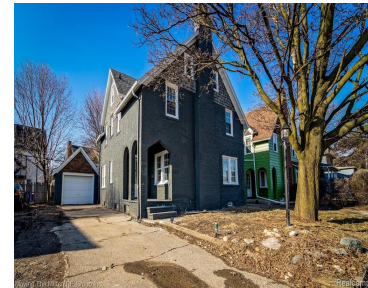

YPSILANTI, MICHIGAN, WASHTENAW, 48197

<https://householdrealestate.com/a/charliecook>

Ypsilanti, Michigan,
Washtenaw, 48197

959 Washtenaw Avenue Welcome to this stunning 6-bedroom, 2.1-bath brick Tudor home, completely updated in 2025, blending classic charm with modern conveniences. Nestled within walking distance to Eastern Michigan University. Step inside to discover a spacious layout featuring a bright and airy living area, highlighted by elegant finishes and abundant natural light. The state-of-the-art stainless steel appliance package in the kitchen invites culinary creativity, making it a dream for home chefs. The home includes a full basement, offering ample storage or potential for additional living space. Step outside to your private, fenced-in yard, ideal for entertaining or relaxing in a serene setting. A convenient 1-car garage provides easy access and additional storage options. Don't miss this opportunity to lease this beautifully updated home in a prime location!

- 6 beds
- 2.10 baths
- Residential
- Coming Soon

Overview

Call us now

Phone: 734-347-0870

Email: Youragentcharlie@gmail.com

Status: Coming Soon

Year built: 1926

Architecture Style: Colonial