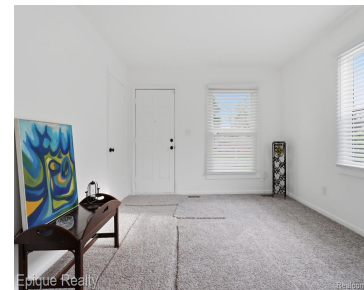

# YPSILANTI, MICHIGAN, WASHTENAW, 48197

<https://householdrealestate.com/a/charliecook>

Ypsilanti, Michigan,  
Washtenaw, 48197

**\$175,000**

- 3 beds
- 1.00 bath
- Residential
- Active

930 Jefferson Street Home shows "pride of ownership". Updates galore: new roof, new paint inside and outside, a complete exterior facelift, new flooring, dishwasher added, neat, clean, attractive, et cetera, et cetera. Situated at 930 Jefferson St, Ypsilanti, MI, USA, this single-family mid-century modern ranch residence, constructed in 1970, offers a foundation for inspired living. This property presents a meticulously maintained setting, poised to become a cherished dwelling. This home offers three comfy bedrooms for full rest, peace and rejuvenation. This private home offers comfort and tranquility, inviting contemplation and repose. As a single-family residence, it offers privacy and personal space, creating an ideal setting for individual pursuits and shared moments. Constructed in 1970, this home stands as a testament to enduring design principles, providing a sturdy framework ready to embrace contemporary visions. Envision your future within this welcoming dwelling, a place where lasting memories await.