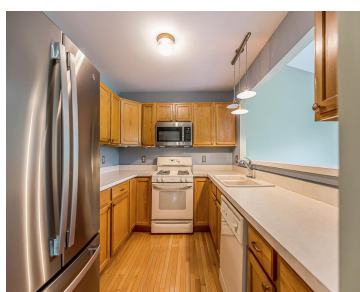

YPSILANTI TWP, MICHIGAN, WASHTENAW, 48197

<https://householdrealestate.com/a/charliecook>

Ypsilanti Twp,
Michigan,
Washtenaw, 48197

\$275,000

9047 Summit Court 69 Move-in ready! Beautifully maintained ranch- style condo in the popular Georgetown Community. This 2-bedroom, 2 1/2 bathroom home offers fantastic functionality and space. Full professionally finished basement with a large family room, bedroom, and full bath! Enjoy all the updates and amenities including hardwood flooring in the foyer and kitchen, a cozy gas fireplace, vaulted ceilings, oak kitchen cabinetry, all appliances including a gas stove, first floor laundry with additional storage. Relax on the deck with wonderful views of a wooded area. Association fee includes exterior maintenance, snow removal and lawn service. Convenient to shopping and restaurants.