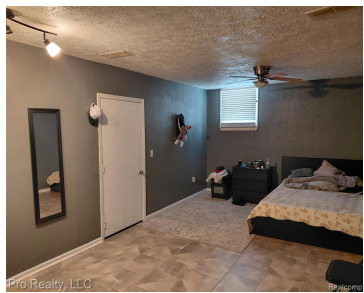

AUGUSTA TWP, MICHIGAN, WASHTENAW, 48197

<https://householdrealestate.com/a/charliecook>

Augusta Twp,
Michigan,
Washtenaw, 48197

\$450,000

8445 Crestshire Drive Endless surprises and reasons to enjoy, entertain and play... indoors and out! Full brick ranch with finished walkout lower level offers more than 4000 sq ft of living space. 1+ acre lot with circular drive, multi-level decking, 32 x 16 inground swimming pool, tennis court. Large, open eat-in kitchen with stainless steel appliances included. Five enormous bedrooms with loads of closet space - Master suite with huge bathroom and walk-in closet. Entry level bath updated with custom shower. Lower level bath has sauna/steam room. Family room with fireplace walks out to patio area. New roof Small efforts with minor repairs/updating will yield a tremendous home!

Architecture Level: 1 Story

Date added: Added 5 months ago

Rooms

Bedrooms: 5 beds

Bathrooms: 3.00 baths

Building Details

Basement Type: Finished

Foundation details: Basement