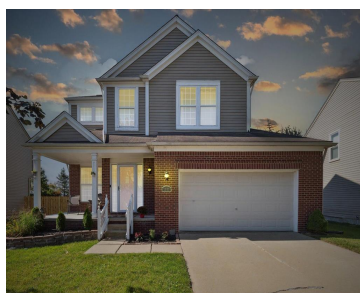

YPSILANTI TWP, MICHIGAN, WASHTENAW, 48197

<https://householdrealestate.com/a/charliecook>

Ypsilanti Twp,
Michigan,
Washtenaw, 48197

7980 Berwick Drive **Showings start at the open house on Saturday, September 6, 1-3 PM.** You'll fall in love with this 3-bedroom, 2.5-bath home in popular Greene Farms. Step into a bright, airy great room with soaring ceilings, loads of natural light, and a cozy gas fireplace. The open staircase adds a beautiful touch. The kitchen is a dream with granite counters, white bay cabinets, a center island, pantry and hardwood floors. A breakfast nook flows into the great room, and sliding doors open to a private, fenced backyard--perfect for summer evenings and get-togethers. Don't miss the sunset views over the fields! Upstairs, the primary suite offers a vaulted ceiling, walk-in closet, and full bath. You'll also appreciate the convenience of first-floor laundry and a powder room. The basement is partially finished with an egress window, giving you flexible space for whatever you need. Enjoy strolls through the neighborhood--the walking path is just one house away. Schedule your showing for this gem today!

- 3 beds
- 2.10 baths
- Residential
- Active

Call us now

Phone: 734-347-0870
Email: Youragentcharlie@gmail.com

Overview

Status: Active

Year built: 2005

Architecture Style: Contemporary

Type: Residential