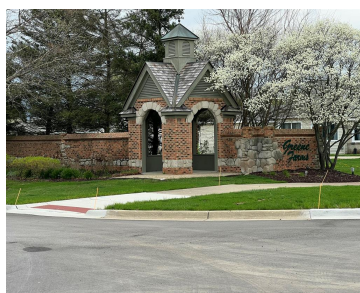

YPSILANTI TWP, MICHIGAN, WASHTENAW, 48197

<https://householdrealestate.com/a/charliecook>

Ypsilanti Twp,
Michigan,
Washtenaw, 48197

\$369,900

7727 Bay Tree Drive Ranch home with open floor plan. Neutral decor with first floor laundry area. New flooring throughout home. Large kitchen with breakfast nook. Built in cupboards and shelves in breakfast area. Basement features large recreation room area, a full bath w/Jacuzzi Whirlpool Tub, and a study/den area. Two-car attached garage.