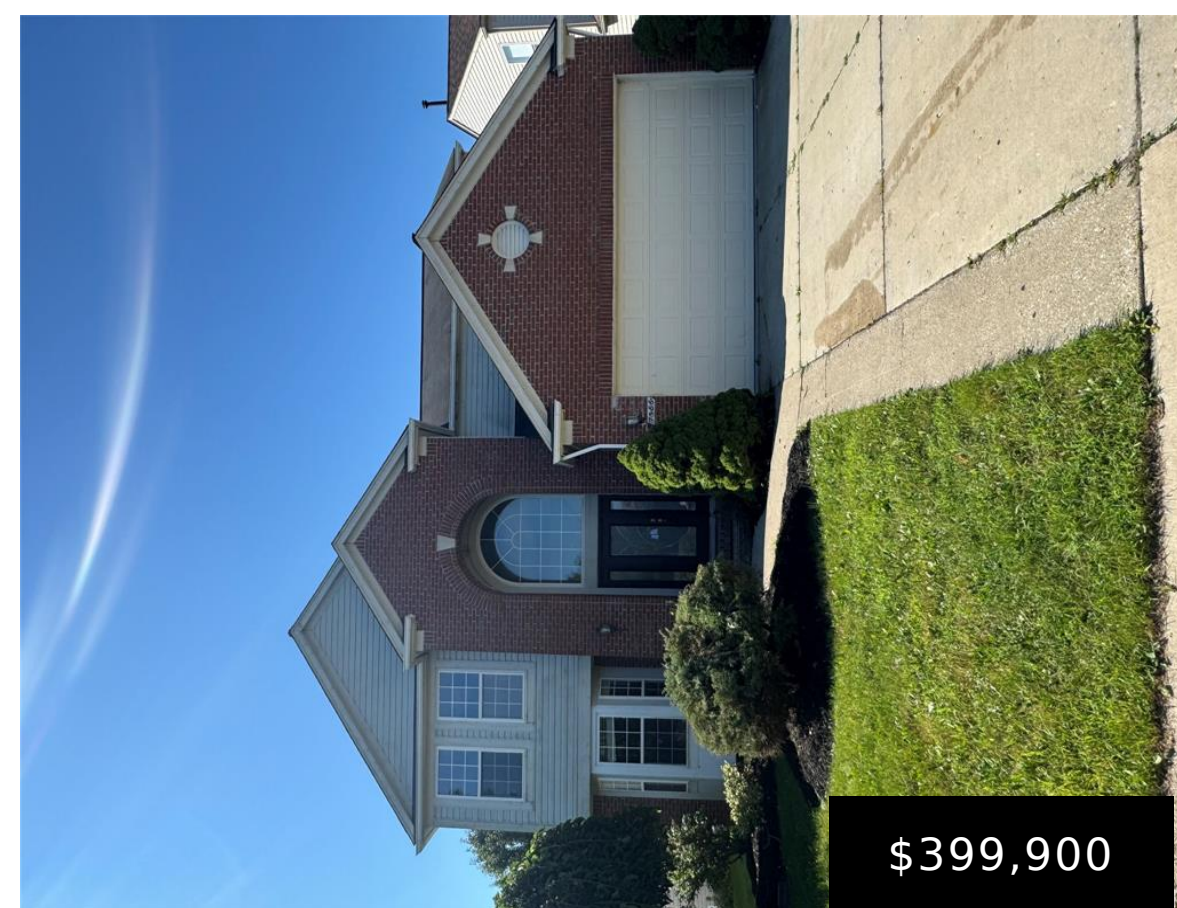

# YPSILANTI TWP, MICHIGAN, WASHTENAW, 48197

<https://householdrealestate.com/a/charliecook>

Ypsilanti Twp,  
Michigan,  
Washtenaw, 48197

\$399,900

- 4 beds
- 3.10 baths
- Residential
- Active

7586 KENSINGTON Drive Welcome To This Charming 4 bedroom 3.1 bath in the desirable Greene Farms Subdivision. The first floor includes a living room and family room, New Custom Gourmet Kitchen with an island, a screened gazebo, and a two car garage. Premium New Floors Throughout. Upstairs has four spacious bedrooms including a master suite. The finished basement has a wet bar, bonus living room, and a full bathroom. New carpet and paint throughout! Spacious Private Yard. Enjoy this summer at the neighborhood pool, nature trails, and more!

## Overview

**Status:** Active

**Year built:** 2003

**Architecture Style:** Colonial

**Type:** Residential

**Architecture Level:** 2 Story

**Date added:** Added 8 months ago

**Call us now**