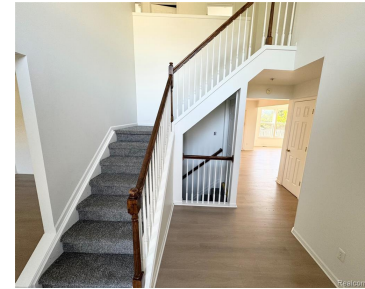

# YPSILANTI TWP, MICHIGAN, WASHTENAW, 48197

<https://householdrealestate.com/a/charliecook>

Ypsilanti Twp,  
Michigan,  
Washtenaw, 48197

\$399,900

- 4 beds
- 3.10 baths
- Residential
- Active

7586 KENSINGTON Drive Welcome To This Charming 4 bedroom 3.1 bath in the desirable Greene Farms Subdivision. The first floor includes a living room and family room, New Custom Gourmet Kitchen with an island, a screened gazebo, and a two car garage. Premium New Floors Throughout. Upstairs has four spacious bedrooms including a master suite. The finished basement has a wet bar, bonus living room, and a full bathroom. New carpet and paint throughout! Spacious Private Yard. Enjoy this summer at the neighborhood pool, nature trails, and more!