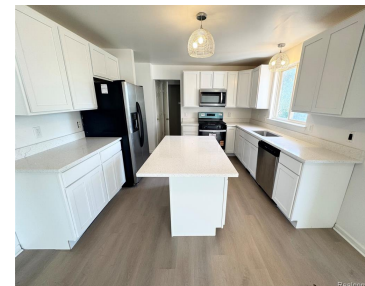

# YPSILANTI TWP, MICHIGAN, WASHTENAW, 48197

<https://householdrealestate.com/a/charliecook>

Ypsilanti Twp,  
Michigan,  
Washtenaw, 48197

\$399,900

- 4 beds
- 3.10 baths
- Residential
- Active

7586 KENSINGTON Drive Welcome To This Charming 4 bedroom 3.1 bath in the desirable Greene Farms Subdivision. The first floor includes a living room and family room, New Custom Gourmet Kitchen with an island, a screened gazebo, and a two car garage. Premium New Floors Throughout. Upstairs has four spacious bedrooms including a master suite. The finished basement has a wet bar, bonus living room, and a full bathroom. New carpet and paint throughout! Spacious Private Yard. Enjoy this summer at the neighborhood pool, nature trails, and more!