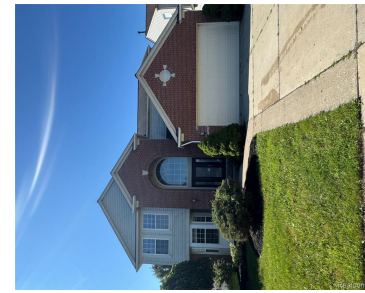

# YPSILANTI TWP, MICHIGAN, WASHTENAW, 48197

<https://householdrealestate.com/a/charliecook>

Ypsilanti Twp,  
Michigan,  
Washtenaw, 48197

\$399,900

- 4 beds
- 3.10 baths
- Residential
- Active

7586 KENSINGTON Drive Welcome To This Charming 4 bedroom 3.1 bath in the desirable Greene Farms Subdivision. The first floor includes a living room and family room, New Custom Gourmet Kitchen with an island, a screened gazebo, and a two car garage. Premium New Floors Throughout. Upstairs has four spacious bedrooms including a master suite. The finished basement has a wet bar, bonus living room, and a full bathroom. New carpet and paint throughout! Spacious Private Yard. Enjoy this summer at the neighborhood pool, nature trails, and more!