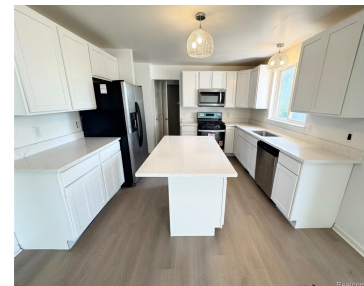

YPSILANTI TWP, MICHIGAN, WASHTENAW, 48197

<https://householdrealestate.com/a/charliecook>

Ypsilanti Twp,
Michigan,
Washtenaw, 48197

\$390,000

- 4 beds
- 3.10 baths
- Residential
- Active

7586 KENSINGTON Drive Welcome To This Charming 4 bedroom 3.1 bath in the desirable Greene Farms Subdivision. The first floor includes a living room and family room, New Custom Gourmet Kitchen with an island, a screened gazebo, and a two car garage. Premium New Floors Throughout. Upstairs has four spacious bedrooms including a master suite. The finished basement has a wet bar, bonus living room, and a full bathroom. New carpet and paint throughout! Spacious Private Yard. Enjoy this summer at the neighborhood pool, nature trails, and more!