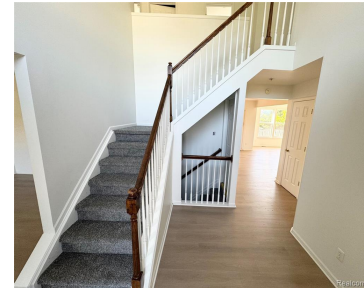

YPSILANTI TWP, MICHIGAN, WASHTENAW, 48197

<https://householdrealestate.com/a/charliecook>

Ypsilanti Twp,
Michigan,
Washtenaw, 48197

\$390,000

- 4 beds
- 3.10 baths
- Residential
- Active

7586 KENSINGTON Drive Welcome To This Charming 4 bedroom 3.1 bath in the desirable Greene Farms Subdivision. The first floor includes a living room and family room, New Custom Gourmet Kitchen with an island, a screened gazebo, and a two car garage. Premium New Floors Throughout. Upstairs has four spacious bedrooms including a master suite. The finished basement has a wet bar, bonus living room, and a full bathroom. New carpet and paint throughout! Spacious Private Yard. Enjoy this summer at the neighborhood pool, nature trails, and more!