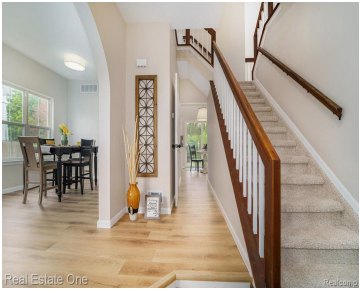

YPSILANTI TWP, MICHIGAN, WASHTENAW, 48197

<https://householdrealestate.com/a/charliecook>

Ypsilanti Twp,
Michigan,
Washtenaw, 48197

7551 DORAL Drive Simply gorgeous! Beautifully appointed 4 bedroom, 2.1 bath turnkey home ready for new owner. Attractive and modern kitchen w/ shaker cabinetry, quartz "Carrara" style countertops, SS 4-piece appliance package, tile backsplash. New "white oak" luxury vinyl plan flooring throughout first floor, new carpet, fresh neutral paint. New slider door in Breakfast Nook, dimensional shingle roof, low maintenance vinyl siding and exterior trim. Certified HVAC system. 3 renovated bathrooms with new plumbing, hardware and lighting fixtures. Oversized soaking tub, quartz and custom tile in Primary en suite bath. Partially finished basement perfect for recreation or play! Private, fenced yard and a short distance to neighborhood recreation paths and Rolling Hills! Perfect location for commute to DTW, Ann Arbor, local universities, hospitals and more! 1 year First American Home Warranty included.