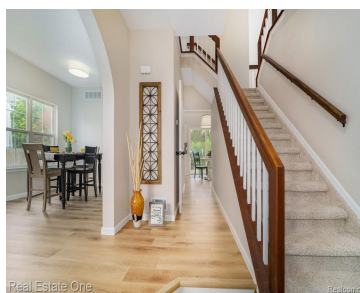

YPSILANTI TWP, MICHIGAN, WASHTENAW, 48197

<https://householdrealestate.com/a/charliecook>

Ypsilanti Twp,
Michigan,
Washtenaw, 48197

7551 DORAL Drive Simply gorgeous! Beautifully appointed 4 bedroom, 2.1 bath turnkey home ready for new owner. Attractive and modern kitchen w/ shaker cabinetry, quartz "Carrara" style countertops, SS 4-piece appliance package, tile backsplash. New "white oak" luxury vinyl plan flooring throughout first floor, new carpet, fresh neutral paint. New slider door in Breakfast Nook, dimensional shingle roof, low maintenance vinyl siding and exterior trim. Certified HVAC system. 3 renovated bathrooms with new plumbing, hardware and lighting fixtures. Oversized soaking tub, quartz and custom tile in Primary en suite bath. Partially finished basement perfect for recreation or play! Private, fenced yard and a short distance to neighborhood recreation paths and Rolling Hills! Perfect location for commute to DTW, Ann Arbor, local universities, hospitals and more! 1 year First American Home Warranty included.