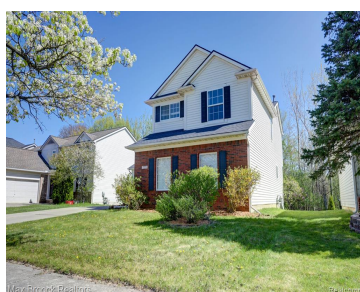

YPSILANTI TWP, MICHIGAN, WASHTENAW, 48197

<https://householdrealestate.com/a/charliecook>

Ypsilanti Twp,
Michigan,
Washtenaw, 48197

7273 BELLE MEADE Street BEAUTIFULLY APPOINTED 2 STORY COLONIAL IN POPULAR WHITTAKER VILLAGE, HARDWOOD FLOOR/AND LVP THROUGHOUT THE MAIN LEVEL WITH AN OPEN FLOOR PLAN, FAB GREAT ROOM WITH GAS FIREPLACE AND VAULTED CEILINGS, OPENS TO DINING ROOM WITH RENOVATED 2021 KITCHEN WITH ISLAND, QUARTZ COUTERTOPS, STAINLESS STEEL APPLIANCES, DOOR WALL LEADING OUT TO 2 TIERED COMPOSITE DECK, GREAT FOR ENTERTAINING AND GRILLING, TONS OF NATURAL LIGHTING, NEUTRAL DECOR THROUGHOUT, UPPER STUDY OR HOME OFFICE, LARGE MASTER WITH VAULTED CEILINGS, WIC AND MASTER BATH WITH SOAKING TUB, PROFESSIONALLY FINISHED LOWER LEVEL, TONS OF STORAGE, FIRST FLOOR LAUNDRY ROOM, 2 CAR SIDE ENTRY ENTRY ATTACHED GARAGE, OPEN HOUR SATURDAY 5/3 12:00-3:00 AND SUNDAY 5/4 1:00-3:00

- 3 beds
- 2.10 baths
- Residential
- Active

Overview

Call us now

Phone: 734-347-0870
Email: Youragentcharlie@gmail.com

Status: Active

Type: Residential

Year built: 2002

Architecture Level: 2 Story

Architecture Style: Colonial

Date added: Added 1 year ago

Rooms

Bedrooms: 3 beds

Bathrooms: 2.10 baths

Building Details

Basement Type: Finished

SqFt Total Bsmt: 820

Foundation details: Basement

Exterior material: Fenced

Roof: Asphalt

Nearby Schools

School District: Lincoln Consolidated

Parking

Garage features: Direct Access,Electricity,Door Opener,Attached

Garage Size: 2 Car