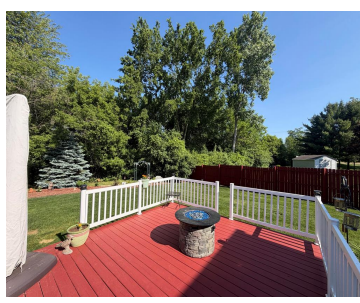

YPSILANTI TWP, MICHIGAN, WASHTENAW, 48197

<https://householdrealestate.com/a/charliecook>

Ypsilanti Twp,
Michigan,
Washtenaw, 48197

\$335,000

7114 Copper Creek Drive Exceptional bi-level nestled on a quiet cul-de-sac, offering the perfect blend of privacy and convenience. This beautifully maintained home sits on a large, picturesque lot backing to mature woods, creating a peaceful, fully secluded backyard retreat. Enjoy the serenity of nature right outside your door while remaining just minutes from shopping, dining, entertainment, and major highways for an easy commute. The expansive yard provides plenty of space for outdoor living, gardening, or entertaining. A rare opportunity to own a private oasis that's still close to everything! Also some updates include Windows 2020, Roof 2014, Both Bathrooms 2020, Gutter Guards 2024, Sprinkler system, Garage door and many more. Come see your new home.