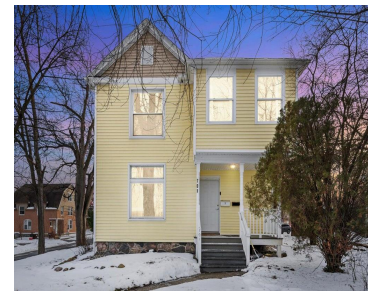

YPSILANTI, MICHIGAN, WASHTENAW, 48197

<https://householdrealestate.com/a/charliecook>

Ypsilanti, Michigan,
Washtenaw, 48197

\$2,500

- 3 beds
- 1.00 bath
- Residential
- Active

701 Washtenaw Avenue 1 Imagine walking just a couple blocks to the EMU campus or grabbing a coffee or dinner in Depot Town, Three bedroom Unit in a prime location close to schools, shopping, and nearby access to highway. many modern updates that'll make you and your Roommate's feel right at home. Laundry is equipped in each unit! With dedicated off-street parking! ; Price Term: Per Month; Pet Fee: 300.00

Overview

Status: Active

Year built: 1870

Date added: Added 2 weeks ago

Type: Residential

Architecture Style: Duplex

Call us now

Phone: 734-347-0870