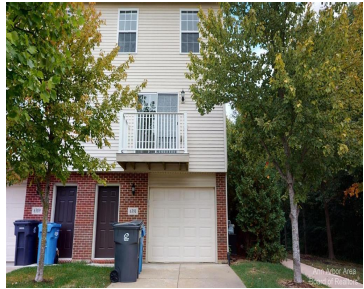

# PITTSFIELD TWP, MICHIGAN, WASHTENAW, 48197

<https://householdrealestate.com/a/charliecook>

Pittsfield Twp,  
Michigan,  
Washtenaw, 48197

6391 Scoter Lane Well-maintained end-unit townhome offering 3 bedrooms, 2.5 bathrooms, and 1,455 square feet of living space. Built in 2007, this home features numerous south-facing windows that provide strong natural light throughout the day. The main level includes hardwood flooring and an open layout that connects the kitchen, dining, and living areas. Ample cabinet and counter space support everyday use, while the layout allows for flexible furniture placement. Upstairs, the primary bedroom includes direct access to a full bathroom, with two additional bedrooms. Newer carpet and padding have been installed in non-hardwood areas of the home. The lower level offers a flex space suitable for a third bedroom, home office, or additional living area along with another full bathroom. A 1-car attached garage provides convenience and storage. Located in a quiet community with easy access to major commuting routes including US-23, I-94, and M-14, as well as the University of Michigan campus, Michigan Medicine, the VA Medical System, Toyota, many nearby shopping and dining options and more. ; Price Term: Per Month