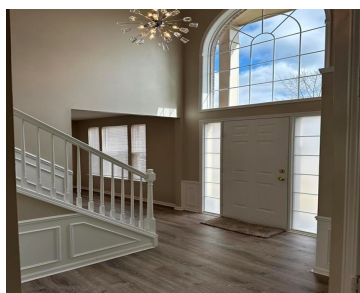

YPSILANTI TWP, MICHIGAN, WASHTENAW, 48197

<https://householdrealestate.com/a/charliecook>

Ypsilanti Twp,
Michigan,
Washtenaw, 48197

\$2,595

6262 Oakhurst Drive BEAUTIFUL 4 BR, 2.5 BATH EXECUTIVE HOME. VINYL PLANK FLOORING THROUGHOUT FIRST FLOOR. GRANITE COUNTERTOPS, CONVENIENT TO AIRPORT, I-94, HIGH WAYS, UNIVERSITIES, HOSPITALS, RESEARCH PARKS, SHOPPING. CLOSE TO ANN ARBOR CITY. LARGE WALK-IN CLOSET IN MBR. FINISHED BASEMENT. LOVELY WOODED AREA BEHIND BACK YARD. 1.5 MO SD, \$300 NON-REFUNDABLE CLEANING FEE. TENANT OCCUPIED MINIMUM 2 YEAR LEASE 640+ Credit 3.5x Income; Lease Term/Renewal: 2 Year Minimum; Pet Policy: No