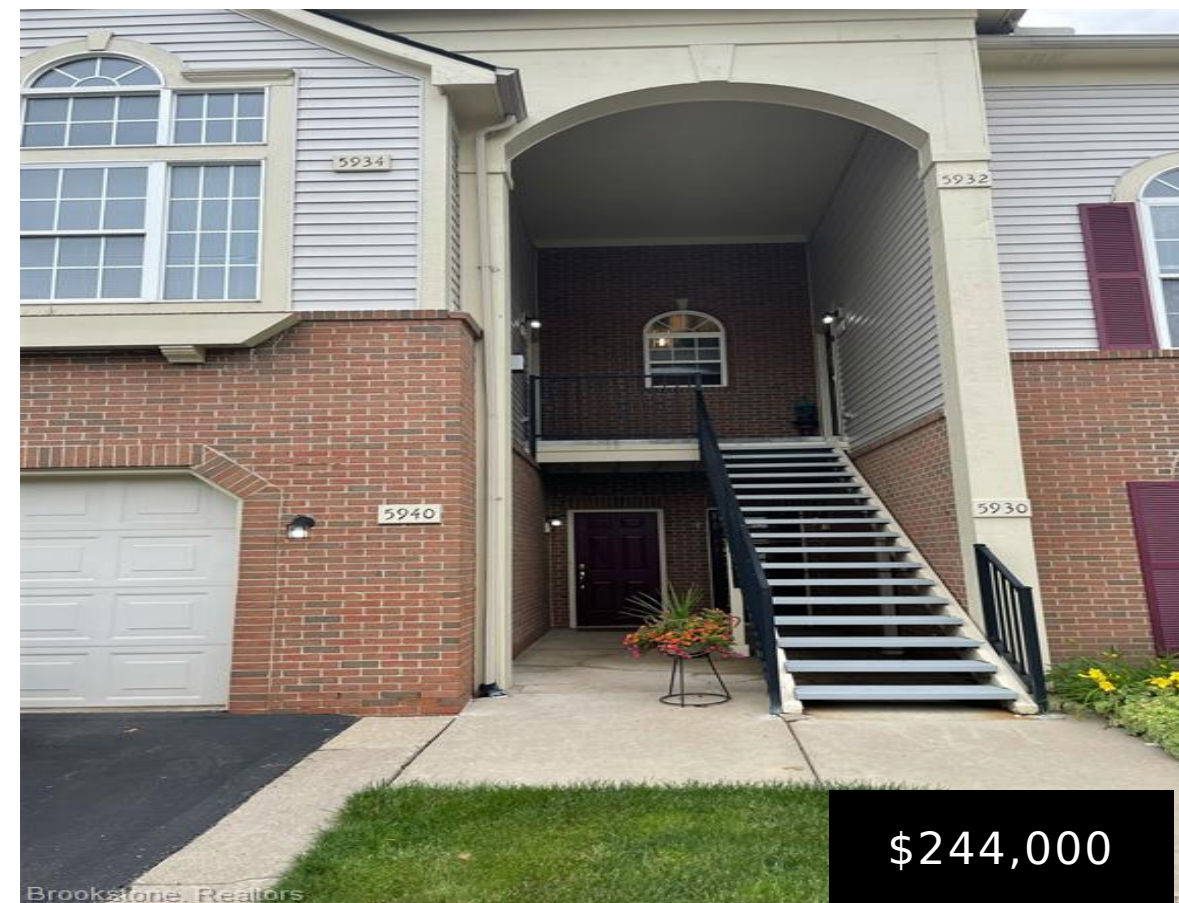

YPSILANTI, MICHIGAN, WASHTENAW, 48197

<https://householdrealestate.com/a/charliecook>

Ypsilanti, Michigan,
Washtenaw, 48197

\$244,000

- 3 beds
- 2.10 baths
- Condominium
- Active

5934 E Island Drive 3 32 Motivated sellers! Bring your best offer! Welcome home to this beautiful Cape Cod condo located in the desirable Lincoln School District it backs up to the popular Ford lake. With almost 1900 sq ft living space it has 3 bedrooms, with the master suite w/ balcony on the first level. 2 1/2 baths , 2nd level loft that over looks the great room. fireplace, granite counter tops and a 1 car garage. It also includes a 66x22 storage room on the 2nd level that could be your new shoe room! This one won't last, come take a look today!

Overview

Status: Active

Year built: 2004

Architecture Style: Cape Cod

Type: Condominium

Architecture Level: 2 Story

Date added: Added 8 months ago

Call us now