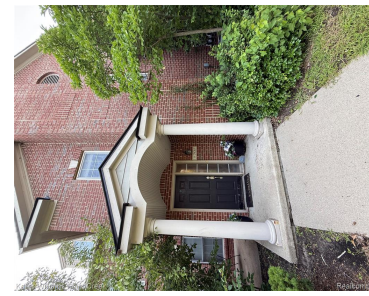

# YPSILANTI, MICHIGAN, WASHTENAW, 48197

<https://householdrealestate.com/a/charliecook>

Ypsilanti, Michigan,  
Washtenaw, 48197

5705 Hampshire Lane Welcome to this beautiful upper-level condo in Wellesley Gardens! Enter on the ground floor with access to the attached garage, mechanical room, and extra storage. Upstairs, enjoy an open-concept layout where the living, dining, and kitchen flow together--perfect for entertaining. The primary suite offers a soaker tub, separate shower, and a cozy two-sided fireplace for spa-like relaxation. Step out onto your balcony surrounded by trees and nature. Enjoy resort-style amenities including a fitness center and pool. Minutes to Ann Arbor, and convenient highway access!