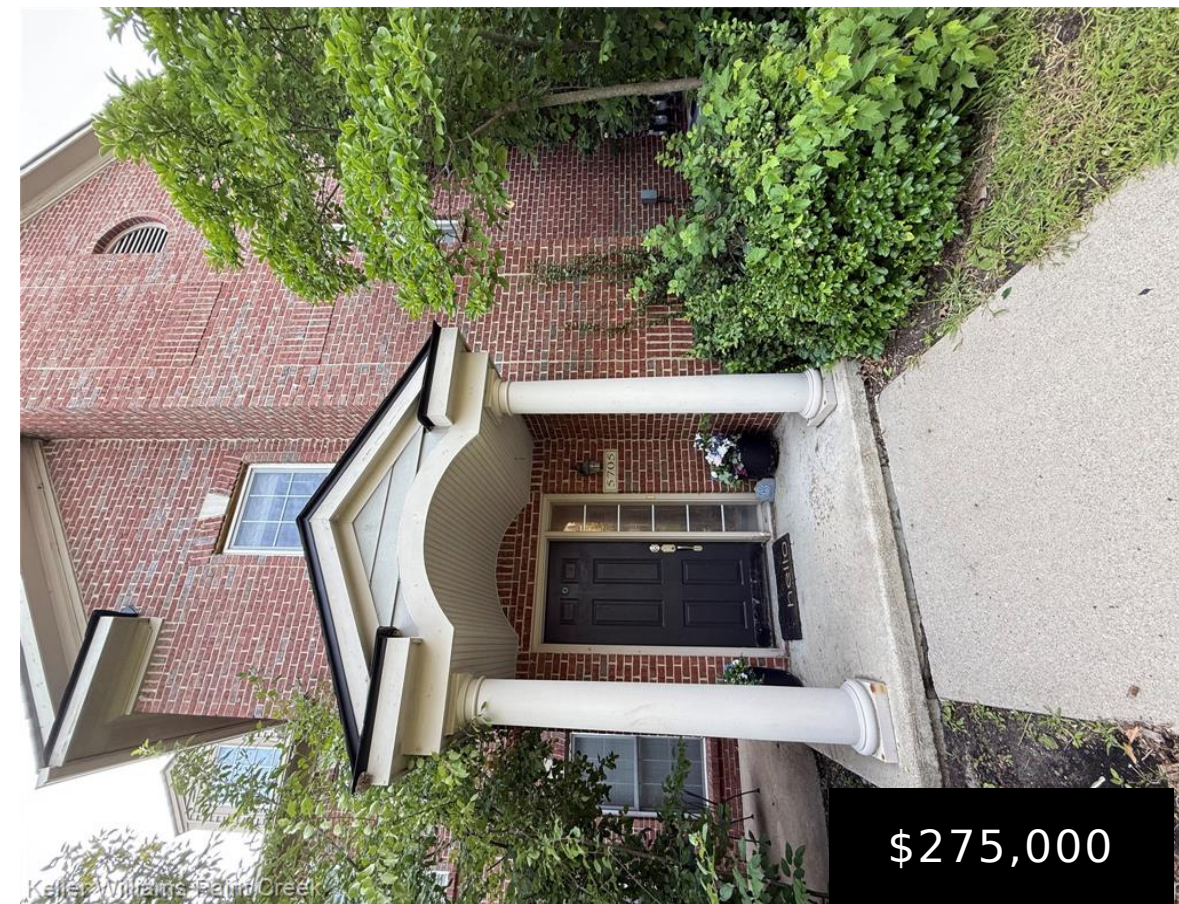

# YPSILANTI, MICHIGAN, WASHTENAW, 48197

<https://householdrealestate.com/a/charliecook>

Ypsilanti, Michigan,  
Washtenaw, 48197

5705 Hampshire Lane Welcome to this beautiful upper-level condo in Wellesley Gardens! Enter on the ground floor with access to the attached garage, mechanical room, and extra storage. Upstairs, enjoy an open-concept layout where the living, dining, and kitchen flow together--perfect for entertaining. The primary suite offers a soaker tub, separate shower, and a cozy two-sided fireplace for spa-like relaxation. Step out onto your balcony surrounded by trees and nature. Enjoy resort-style amenities including a fitness center and pool. Minutes to Ann Arbor, and convenient highway access!