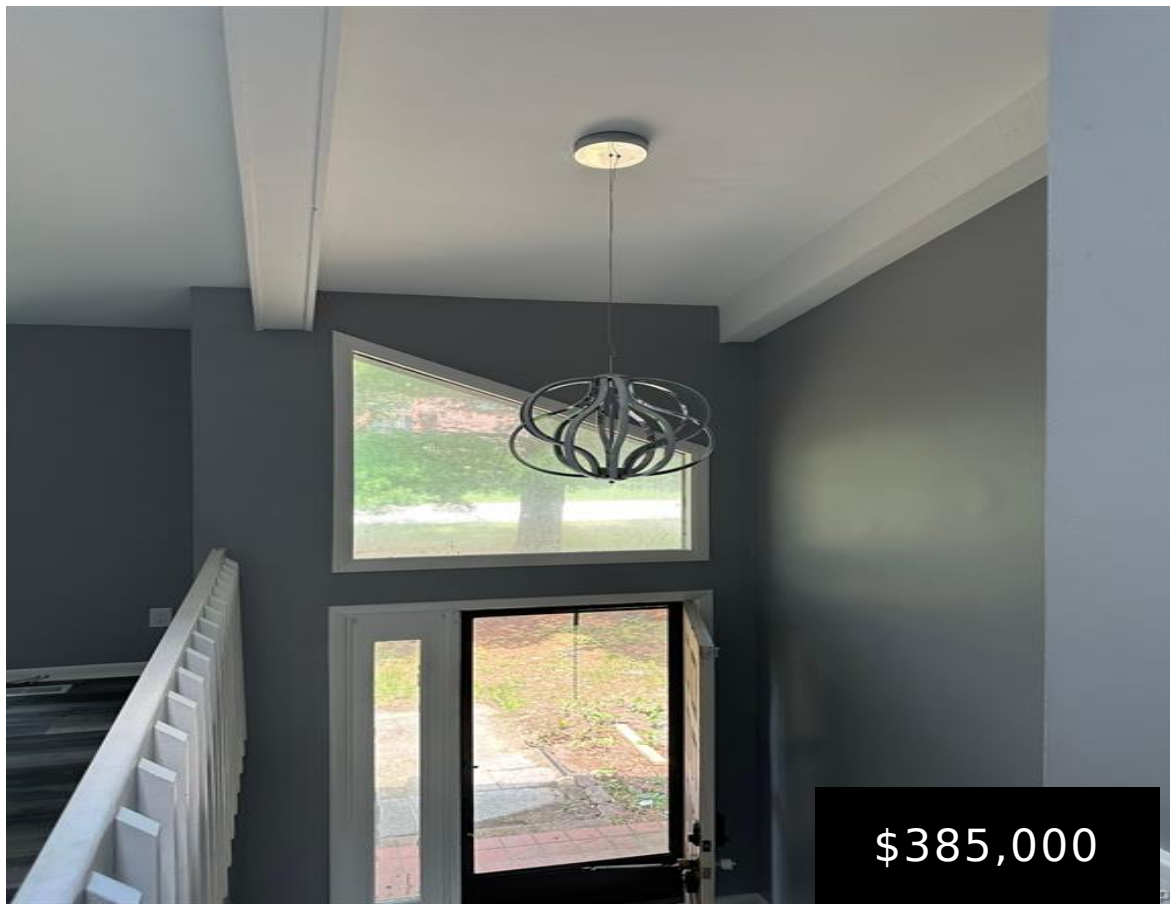

# YPSILANTI TWP, MICHIGAN, WASHTENAW, 48197

<https://householdrealestate.com/a/charliecook>

Ypsilanti Twp,  
Michigan,  
Washtenaw, 48197

**\$385,000**

5445 PINE VIEW Drive PRICE REDEUCED \$30K FOR QUICK SALE. INVESTOR'S SPECIAL!!!! Interior Completely Remodeled in 2023. Priced to sale. Give this home some TLC on the exterior and enjoy! Outstanding Pine View Estates Home In Peaceful Park Like Setting. Wooded Lot, Private Back Yard Oasis Features In Ground Pool. Multi Level Deck. Home Features 4 Bedrooms, 3 Full Baths, Skylights, Indoor Sauna, 2 Master Suits. Enjoy Morning Coffee On Deck Overlooking Pool. Interior Meticulously Maintained. Excellent Location Near Golf Course. Don't Miss This Opportunity To Own This Wonderful Retreat!, Primary Bath, Rec Room: Finished Basement. Seller is a licensed Realtor. BATVAI