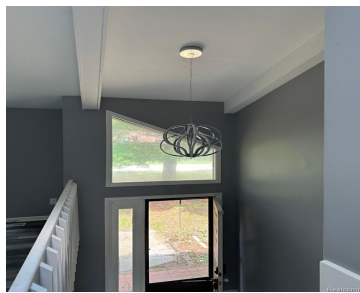

# YPSILANTI TWP, MICHIGAN, WASHTENAW, 48197

<https://householdrealestate.com/a/charliecook>

Ypsilanti Twp,  
Michigan,  
Washtenaw, 48197

**\$385,000**

5445 PINE VIEW Drive PRICE REDEUCED \$30K FOR QUICK SALE. INVESTOR'S SPECIAL!!!! Interior Completely Remodeled in 2023. Priced to sale. Give this home some TLC on the exterior and enjoy! Outstanding Pine View Estates Home In Peaceful Park Like Setting. Wooded Lot, Private Back Yard Oasis Features In Ground Pool. Multi Level Deck. Home Features 4 Bedrooms, 3 Full Baths, Skylights, Indoor Sauna, 2 Master Suits. Enjoy Morning Coffee On Deck Overlooking Pool. Interior Meticulously Maintained. Excellent Location Near Golf Course. Don't Miss This Opportunity To Own This Wonderful Retreat!, Primary Bath, Rec Room: Finished Basement. Seller is a licensed Realtor. BATVAI