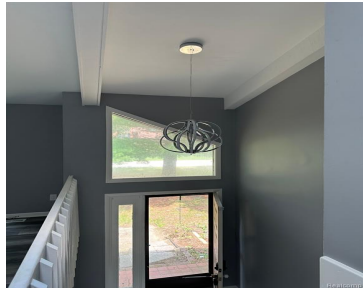

# YPSILANTI TWP, MICHIGAN, WASHTENAW, 48197

<https://householdrealestate.com/a/charliecook>

Ypsilanti Twp,  
Michigan,  
Washtenaw, 48197

**\$385,000**

5445 PINE VIEW Drive PRICE REDEUCED \$30K FOR QUICK SALE. INVESTOR'S SPECIAL!!!! Interior Completely Remodeled in 2023. Priced to sale. Give this home some TLC on the exterior and enjoy! Outstanding Pine View Estates Home In Peaceful Park Like Setting. Wooded Lot, Private Back Yard Oasis Features In Ground Pool. Multi Level Deck. Home Features 4 Bedrooms, 3 Full Baths, Skylights, Indoor Sauna, 2 Master Suits. Enjoy Morning Coffee On Deck Overlooking Pool. Interior Meticulously Maintained. Excellent Location Near Golf Course. Don't Miss This Opportunity To Own This Wonderful Retreat!, Primary Bath, Rec Room: Finished Basement. Seller is a licensed Realtor. BATVAI