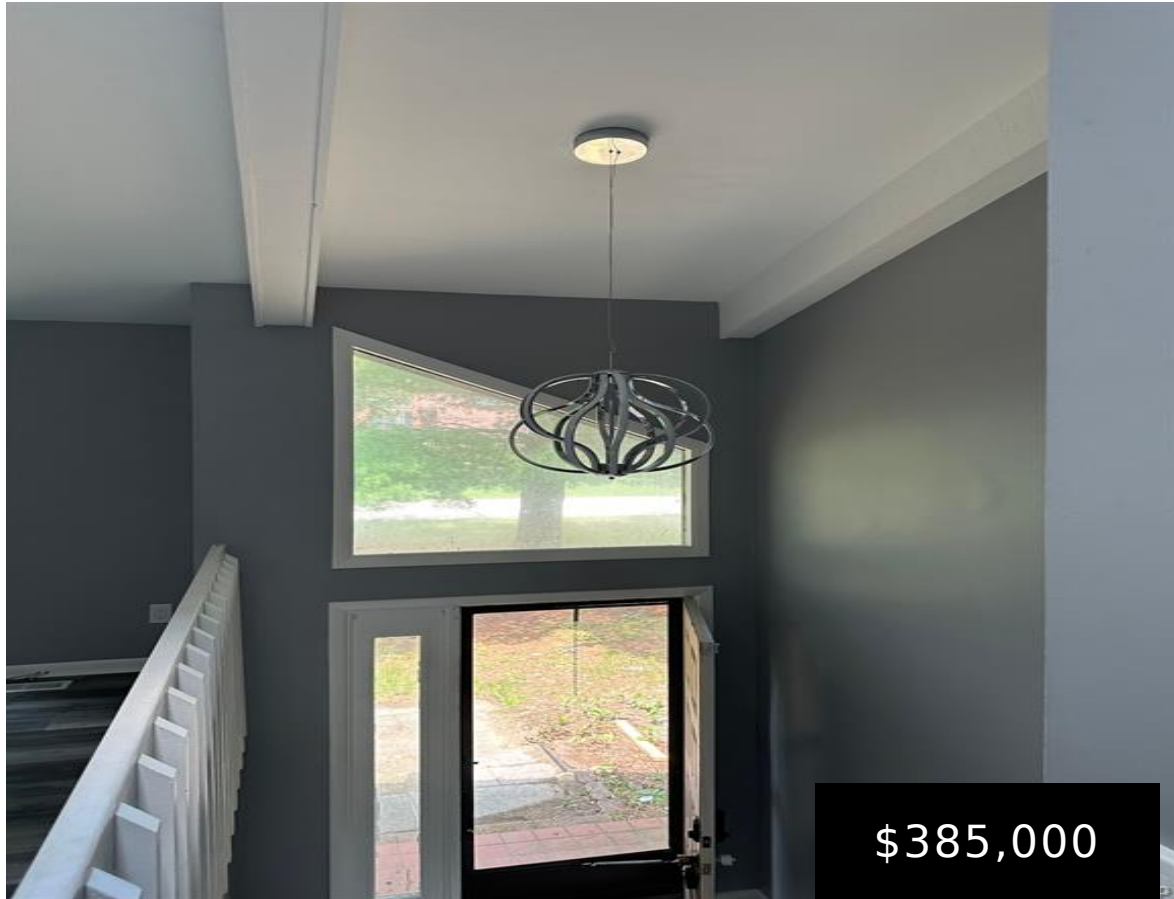

# YPSILANTI TWP, MICHIGAN, WASHTENAW, 48197

<https://householdrealestate.com/a/charliecook>

Ypsilanti Twp,  
Michigan,  
Washtenaw, 48197

**\$385,000**

5445 PINE VIEW Drive PRICE REDEUCED \$30K FOR QUICK SALE. INVESTOR'S SPECIAL!!!! Interior Completely Remodeled in 2023. Priced to sale. Give this home some TLC on the exterior and enjoy! Outstanding Pine View Estates Home In Peaceful Park Like Setting. Wooded Lot, Private Back Yard Oasis Features In Ground Pool. Multi Level Deck. Home Features 4 Bedrooms, 3 Full Baths, Skylights, Indoor Sauna, 2 Master Suits. Enjoy Morning Coffee On Deck Overlooking Pool. Interior Meticulously Maintained. Excellent Location Near Golf Course. Don't Miss This Opportunity To Own This Wonderful Retreat!, Primary Bath, Rec Room: Finished Basement. Seller is a licensed Realtor. BATVAI