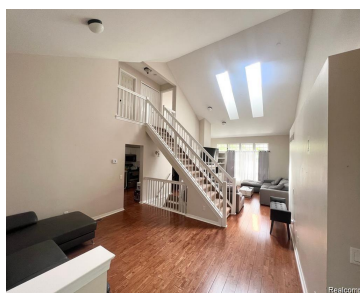

# YPSILANTI TWP, MICHIGAN, WASHTENAW, 48197

<https://householdrealestate.com/a/charliecook>

Ypsilanti Twp,  
Michigan,  
Washtenaw, 48197

\$2,950

5440 HIGH RIDGE Drive IMMACULATE AND BRIGHT FORD LAKE VILLAGE HOME. 4 BEDROOM AND 3 FULL BATHS! GREAT ROOM FEATURES VAULTED CEILINGS, A BUILT-IN ENTERTAINMENT CENTER, AND LARGE SKYLIGHTS. FIRST FLOOR MASTER SUITE WITH VAULTE CEILINGS FEATURES A MASTER BATH WITH A SKYLIHT. OPEN LAY OUT, ATTACHED GARAGE, AND PARTIALLY FINISHED BASEMENT FOR TONS OF STORAGE OR ENTERTAINMENT. LOCATED NEAR FORD LAKE. HARD WOOD FLOORS, FRESH NEATURAL PAINT, AND NEW CARPET! APPLY NOW!