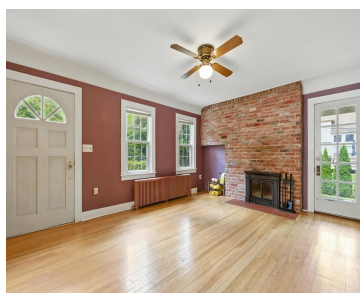

PITTSFIELD TWP, MICHIGAN, WASHTENAW, 48197

<https://householdrealestate.com/a/charliecook>

Pittsfield Twp,
Michigan,
Washtenaw, 48197

\$345,000

5281 Crane Road Charming Cape Cod on 1 Acre Backing to Hickory Woods Park! Looking for the perfect retreat from city living? This delightful 3-bedroom, 1.5-bath Cape Cod is full of character and charm. The inviting living room features a cozy wood-burning fireplace, while the formal dining room with cove molding adds classic elegance. The spacious kitchen has been updated with new counters and sink, and a first-floor primary bedroom completes the main level. Upstairs, you'll find two additional bedrooms and a full bath. The finished basement offers a versatile space for hobbies or a rec room. Relax on the large covered side porch rain or shine, then step outside to enjoy the lush 1-acre lot with fruit trees (pear, peach, cherry, apple), raised garden beds, and a greenhouse--perfect for any gardener. Backs to Hickory Woods Park so you will never have neighbors behind you. Call today to schedule your private showing!