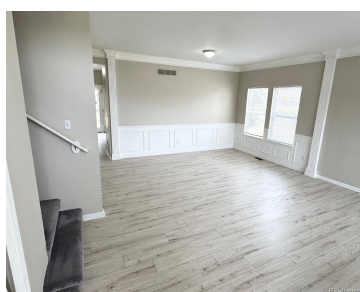

# PITTSFIELD TWP, MICHIGAN, WASHTENAW, 48197

<https://householdrealestate.com/a/charliecook>

Pittsfield Twp,  
Michigan,  
Washtenaw, 48197

**\$3,200**

5144 HICKORY POINTE Boulevard Welcome To This Beautifully Updated 4-Bedroom home in the Ann Arbor School District! Featuring a Bright and Open Layout, this Home Boasts New Premium Floors, and Fresh Paint Throughout, New Quartz Counter Tops,Stainless Steel Appliances and a Refinished Kitchen, Giving it a Modern and Stylish Feel. With 4 Spacious Bedrooms, Multiple Walk-In Closets, Spacious Basement , and Located on a Corner Lot, This Home Has Plenty of Outdoor Space. 2 Car Attached Garage. Master Bedroom Has a Nursery Nook with its Own French Doors! Family Room has High Ceilings and Opens into the Kitchen. Located Near Shopping and Close Access to Highway. Set up Your Tour Before it's too late!