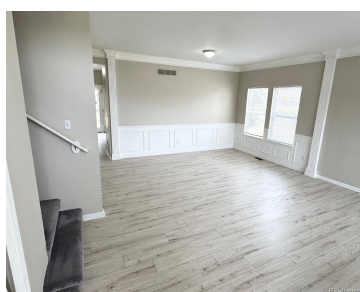

PITTSFIELD TWP, MICHIGAN, WASHTENAW, 48197

<https://householdrealestate.com/a/charliecook>

Pittsfield Twp,
Michigan,
Washtenaw, 48197

\$3,200

5144 HICKORY POINTE Boulevard Welcome To This Beautifully Updated 4-Bedroom home in the Ann Arbor School District! Featuring a Bright and Open Layout, this Home Boasts New Premium Floors, and Fresh Paint Throughout, New Quartz Counter Tops,Stainless Steel Appliances and a Refinished Kitchen, Giving it a Modern and Stylish Feel. With 4 Spacious Bedrooms, Multiple Walk-In Closets, Spacious Basement , and Located on a Corner Lot, This Home Has Plenty of Outdoor Space. 2 Car Attached Garage. Master Bedroom Has a Nursery Nook with its Own French Doors! Family Room has High Ceilings and Opens into the Kitchen. Located Near Shopping and Close Access to Highway. Set up Your Tour Before it's too late!