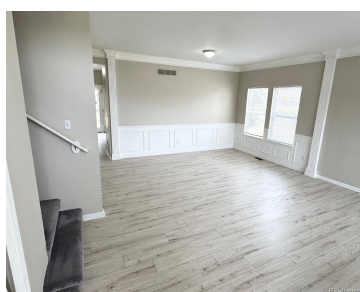

PITTSFIELD TWP, MICHIGAN, WASHTENAW, 48197

<https://householdrealestate.com/a/charliecook>

Pittsfield Twp,
Michigan,
Washtenaw, 48197

\$485,000

5144 HICKORY POINTE Boulevard Welcome To This Beautifully Updated 4-Bedroom home in the Ann Arbor School District! Featuring a Bright and Open Layout, this Home Boasts New Premium Floors, and Fresh Paint Throughout, New Quartz Counter Tops,Stainless Steel Appliances and a Refinished Kitchen, Giving it a Modern and Stylish Feel. With 4 Spacious Bedrooms, Multiple Walk-In Closets, Spacious Basement , and Located on a Corner Lot, This Home Has Plenty of Outdoor Space. 2 Car Attached Garage. Master Bedroom Has a Nursery Nook with its Own French Doors! Family Room has High Ceilings and Opens into the Kitchen. Located Near Shopping and Close Access to Highway. Set up Your Tour Before it's too late!