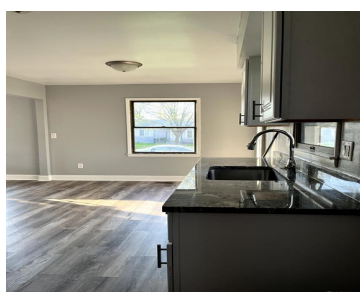

YPSILANTI TWP, MICHIGAN, WASHTENAW, 48197

<https://householdrealestate.com/a/charliecook>

Ypsilanti Twp,
Michigan,
Washtenaw, 48197

- 3 beds
- 1.00 bath
- Residential
- Active

485 Jefferson Street Unlock a valuable investment opportunity at 485 Jefferson Street, a 3-bedroom, 1-bathroom home! This well-maintained property generates immediate rental income, making it a smart choice for investors or those seeking a hassle-free rental venture. The home features a practical layout with sufficient space for comfortable living, ideal for tenants or future owners. With its existing tenancy and strong income potential, 485 Jefferson Street is a low-maintenance, high-return addition to any real estate portfolio. Don't miss this income-producing opportunity! No showings without an accepted offer. This property is currently rented at \$1850 per month with a lease thru May 2026.