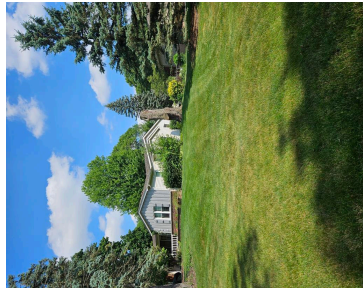

4810 GRANDVIEW DR, YPSILANTI, MI 48197, USA

<https://householdrealestate.com/a/charliecook>

4810 Grandview Dr,
Ypsilanti, MI 48197,
USA

4810 Grandview Drive Don't miss this custom-built, original-owner ranch in the desirable Washtenaw Club View subdivision. This well-maintained home offers 1,781 sq ft with 3 bedrooms, 2.5 baths, and a spacious living/dining area. The efficient kitchen includes an eat-in space, and the large great room features a gas fireplace and sliding door to a private patio. Enjoy a fenced backyard with beautiful perennials and a storage shed. Located on a quiet, tree-lined street with Pittsfield Township taxes and Ann Arbor Schools. Close to shopping, dining, and Washtenaw Golf Club. With some sweat equity this could be a great home once again. Come with your imagination and give me new life. Seller will consider reasonable offer based on improvements needed to update. Come see if this one is for you.