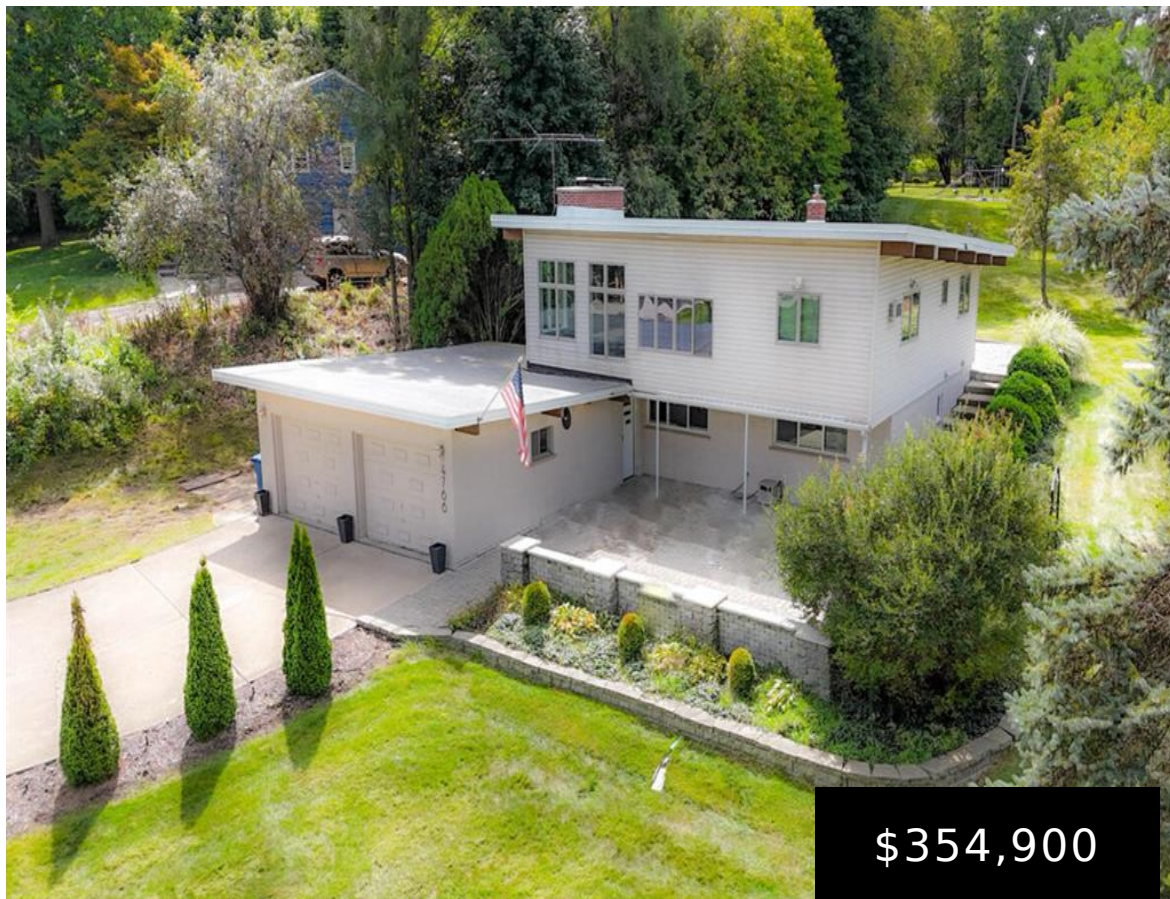

# PITTSFIELD TWP, MICHIGAN, WASHTENAW, 48197

<https://householdrealestate.com/a/charliecook>

Pittsfield Twp,  
Michigan,  
Washtenaw, 48197

4766 GRANDVIEW Drive Midcentury modern home with character and style. Nestled into a hill in the desirable Club View subdivision, just steps from Washtenaw Golf Club. Step inside to find 3 bedrooms, 2 bathrooms, a custom-built laundry room, hidden wine cellar, plenty of areas for entertaining, two fireplaces for cozy evenings, and a recently updated roof. The updated kitchen features gorgeous counters and an abundance of natural light. Outdoor enthusiasts will love evenings around the fire in the yard, the greenhouse, and the additional shed, offering plenty of space for gardening and storage. Set on a nicely sized lot, the property sides to an easement, providing extra space and separation from nearby homes. Enjoy the benefit of Pittsfield Township taxes with award-winning Ann Arbor schools. This property combines comfort, character, and an ideal location--don't miss the opportunity to make it yours!

- 3 beds
- 2.00 baths
- Residential
- Coming Soon

## Overview

**Status:** Coming Soon

**Year built:** 1960

**Date added:** Added 10 months ago

**Type:** Residential

**Architecture Level:** 2 Story

---