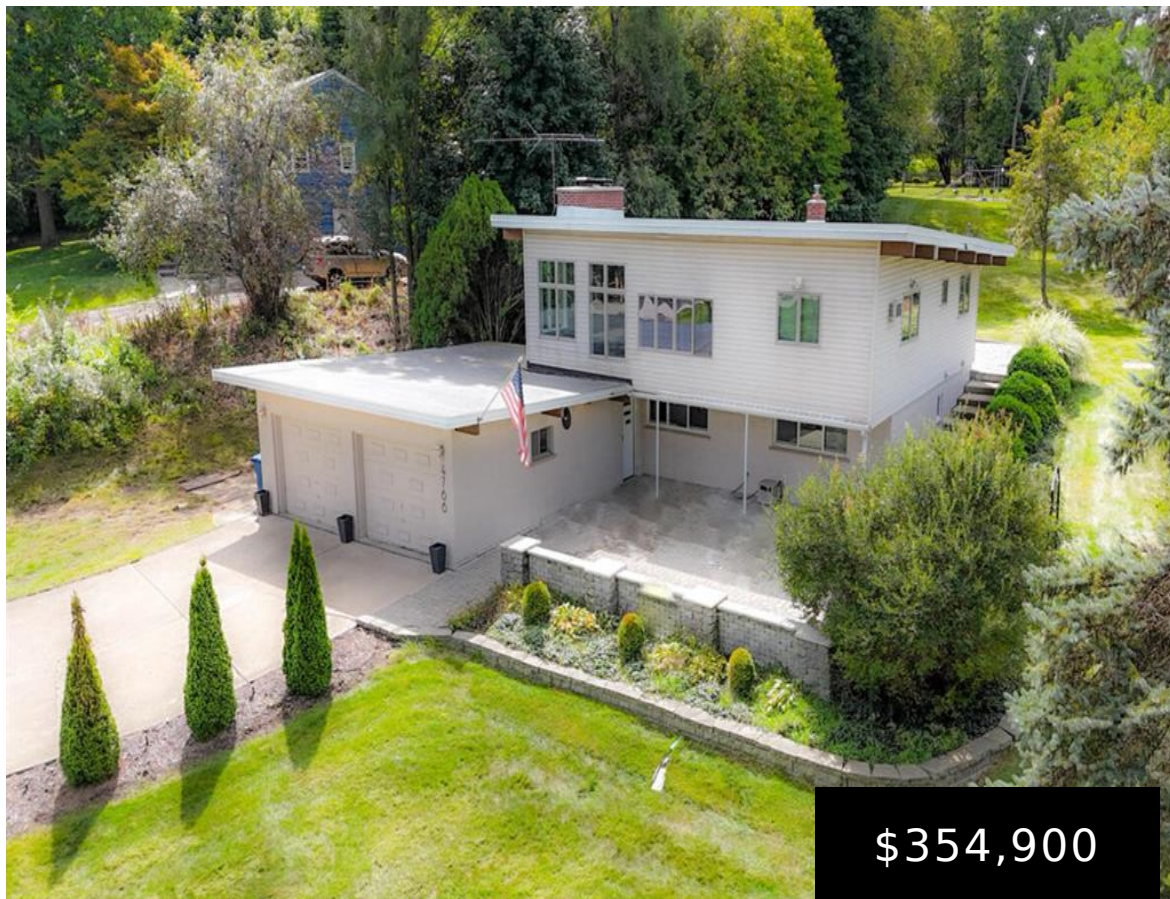

PITTSFIELD TWP, MICHIGAN, WASHTENAW, 48197

<https://householdrealestate.com/a/charliecook>

Pittsfield Twp,
Michigan,
Washtenaw, 48197

4766 GRANDVIEW Drive Midcentury modern home with character and style. Nestled into a hill in the desirable Club View subdivision, just steps from Washtenaw Golf Club. Step inside to find 3 bedrooms, 2 bathrooms, a custom-built laundry room, hidden wine cellar, plenty of areas for entertaining, two fireplaces for cozy evenings, and a recently updated roof. The updated kitchen features gorgeous counters and an abundance of natural light. Outdoor enthusiasts will love evenings around the fire in the yard, the greenhouse, and the additional shed, offering plenty of space for gardening and storage. Set on a nicely sized lot, the property sides to an easement, providing extra space and separation from nearby homes. Enjoy the benefit of Pittsfield Township taxes with award-winning Ann Arbor schools. This property combines comfort, character, and an ideal location--don't miss the opportunity to make it yours!

- 3 beds
- 2.00 baths
- Residential
- Coming Soon

Call us now

Phone: 734-347-0870
Email: Youragentcharlie@gmail.com

Overview

Status: Coming Soon

Year built: 1960

Date added: Added 8 months ago

Type: Residential