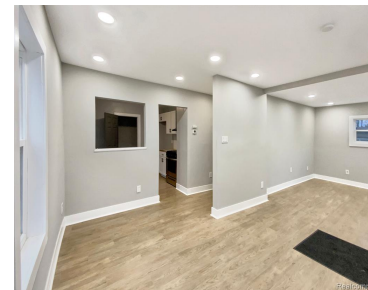

YPSILANTI, MICHIGAN, WASHTENAW, 48197

<https://householdrealestate.com/a/charliecook>

Ypsilanti, Michigan,
Washtenaw, 48197

\$271,000

436 2ND Street Immerse yourself in the beauty of this elegant property that presents a harmonious blend of stylish living and functionality. The heart of the home, the kitchen, is underscored by its accent backsplash, offering a chic contrast to the great cabinet storage space that guarantees your culinary needs are well-catered for. The neutral color paint scheme ensures your décor ideas will seamlessly blend in while creating an airy and inviting atmosphere all year round. Enjoy the convenience of the recent partial flooring replacement that not only enhances the property's appeal, but also underlines its maintenance ease. Come, explore and make this property your own personal enclave for serenity and comfort. This home has been virtually staged to illustrate its potential.