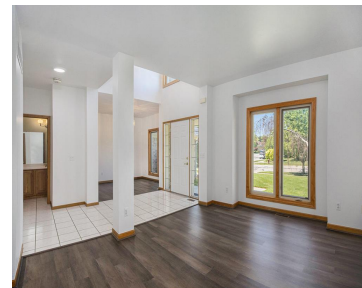

4213 Silverleaf Dr,
Ypsilanti, MI 48197,
USA

4213 SILVERLEAF DR, YPSILANTI, MI 48197, USA

<https://householdrealestate.com/a/charliecook>

\$499,900

- 4 beds
- 3.10 baths
- Residential
- Active

4213 Silverleaf Drive Beautiful, brick 2 story home with multiple updates including interior paint & flooring (2025), newer roof in 2022, windows in 2020, furnace and central air in 2016. Home offers first floor study, large 2 story family room with fireplace, open kitchen with center island, formal dining room, flex room/formal living room, half bath and first floor laundry. The second floor offers primary en suite with separate shower, tub and dual sink vanity. Three additional large bedrooms and 2nd full bath on second floor. Finished recreational room in basement with third full bath. Large deck off kitchen tiered down to a nice, private backyard backing to common space with wonderful landscaping and mature trees. All the work is done for you! Simply move in and enjoy your new home!