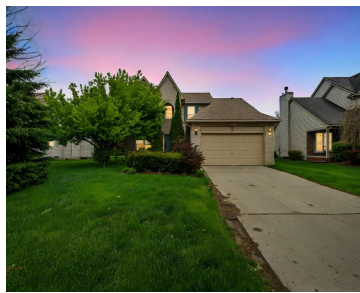

# PITTSFIELD TWP, MICHIGAN, WASHTENAW, 48197

<https://householdrealestate.com/a/charliecook>

Pittsfield Twp,  
Michigan,  
Washtenaw, 48197

4155 Crystal Creek Drive Welcome to this beautifully maintained home in the highly desirable Crystal Creek subdivision, located within the award-winning Ann Arbor School District. Offering over 3000 square feet of living space, this spacious 4-bedroom, 2.5-bath home features a bright and functional layout perfect for both everyday living and entertaining. The home offers generous living areas, a large kitchen with ample cabinet and counter space, and a spacious primary suite with a private bath and walk-in closet. Large windows throughout provide abundant natural light, while the backyard offers plenty of space to relax, entertain, or enjoy outdoor activities. Conveniently located near Ann Arbor, major expressways, shopping, dining, parks, and universities, this home combines comfort, space, and an unbeatable location. A wonderful opportunity to own a move-in ready home in one of the area's most sought-after communities.