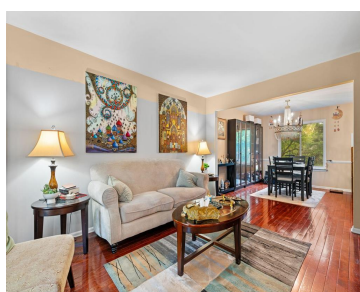

# PITTSFIELD TWP, MICHIGAN, WASHTENAW, 48197

<https://householdrealestate.com/a/charliecook>

Pittsfield Twp,  
Michigan,  
Washtenaw, 48197

4155 Crystal Creek Drive Welcome to this beautifully maintained home in the highly desirable Crystal Creek subdivision, located within the award-winning Ann Arbor School District. Offering over 3000 square feet of living space, this spacious 4-bedroom, 2.5-bath home features a bright and functional layout perfect for both everyday living and entertaining. The home offers generous living areas, a large kitchen with ample cabinet and counter space, and a spacious primary suite with a private bath and walk-in closet. Large windows throughout provide abundant natural light, while the backyard offers plenty of space to relax, entertain, or enjoy outdoor activities. Conveniently located near Ann Arbor, major expressways, shopping, dining, parks, and universities, this home combines comfort, space, and an unbeatable location. A wonderful opportunity to own a move-in ready home in one of the area's most sought-after communities.