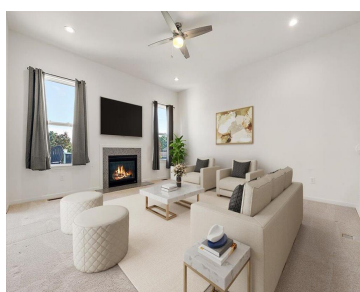

# PITTSFIELD TWP, MICHIGAN, WASHTENAW, 48197

<https://householdrealestate.com/a/charliecook>

Pittsfield Twp,  
Michigan,  
Washtenaw, 48197

**\$559,000**

4134 Montith Drive Stop scrolling -- this is the ranch you've been waiting for. Three bedrooms, three full baths, and everything on one floor for ultimate ease of living. The heart of the home is a fireplace-anchored great room with the seller's upgrade of soaring ceilings and bonus square footage (because bigger really is better). From there, step right out to your oversized composite deck with sweeping views of lush flower gardens -- morning coffee never looked this good. The primary suite is spacious, the layout is wide open, and every inch says "live comfortably." Bonus: no fighting over bathrooms. With shopping minutes away and the freeway right around the corner, convenience is literally built in. Ranches like this don't come around often... so you might want to make your move.