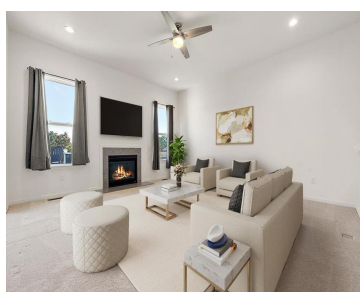

PITTSFIELD TWP, MICHIGAN, WASHTENAW, 48197

<https://householdrealestate.com/a/charliecook>

Pittsfield Twp,
Michigan,
Washtenaw, 48197

\$559,000

4134 Montith Drive Stop scrolling -- this is the ranch you've been waiting for. Three bedrooms, three full baths, and everything on one floor for ultimate ease of living. The heart of the home is a fireplace-anchored great room with the seller's upgrade of soaring ceilings and bonus square footage (because bigger really is better). From there, step right out to your oversized composite deck with sweeping views of lush flower gardens -- morning coffee never looked this good. The primary suite is spacious, the layout is wide open, and every inch says "live comfortably." Bonus: no fighting over bathrooms. With shopping minutes away and the freeway right around the corner, convenience is literally built in. Ranches like this don't come around often... so you might want to make your move.