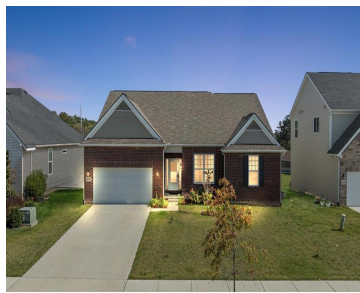

PITTSFIELD TWP, MICHIGAN, WASHTENAW, 48197

<https://householdrealestate.com/a/charliecook>

Pittsfield Twp,
Michigan,
Washtenaw, 48197

\$559,000

4134 Montith Drive Stop scrolling -- this is the ranch you've been waiting for. Three bedrooms, three full baths, and everything on one floor for ultimate ease of living. The heart of the home is a fireplace-anchored great room with the seller's upgrade of soaring ceilings and bonus square footage (because bigger really is better). From there, step right out to your oversized composite deck with sweeping views of lush flower gardens -- morning coffee never looked this good. The primary suite is spacious, the layout is wide open, and every inch says "live comfortably." Bonus: no fighting over bathrooms. With shopping minutes away and the freeway right around the corner, convenience is literally built in. Ranches like this don't come around often... so you might want to make your move.

- 3 beds
- 3.00 baths
- Residential
- Active

Overview

Call us now

Phone: 734-347-0870
Email: Youragentcharlie@gmail.com

Status: Active

Year built: 2022

Architecture Style: Ranch,Traditional

Type: Residential

Architecture Level: 1 Story

Date added: Added 9 months ago

Rooms

Bedrooms: 3 beds

Bathrooms: 3.00 baths

Building Details

Basement Type: Daylight

SqFt Total Bsmt: 4728