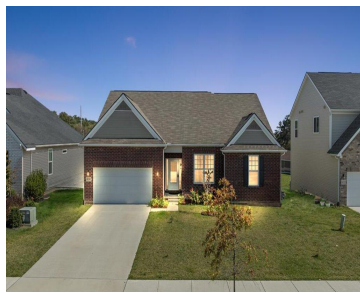

# PITTSFIELD TWP, MICHIGAN, WASHTENAW, 48197

<https://householdrealestate.com/a/charliecook>

Pittsfield Twp,  
Michigan,  
Washtenaw, 48197

**\$559,000**

4134 Montith Drive Stop scrolling -- this is the ranch you've been waiting for. Three bedrooms, three full baths, and everything on one floor for ultimate ease of living. The heart of the home is a fireplace-anchored great room with the seller's upgrade of soaring ceilings and bonus square footage (because bigger really is better). From there, step right out to your oversized composite deck with sweeping views of lush flower gardens -- morning coffee never looked this good. The primary suite is spacious, the layout is wide open, and every inch says "live comfortably." Bonus: no fighting over bathrooms. With shopping minutes away and the freeway right around the corner, convenience is literally built in. Ranches like this don't come around often... so you might want to make your move.