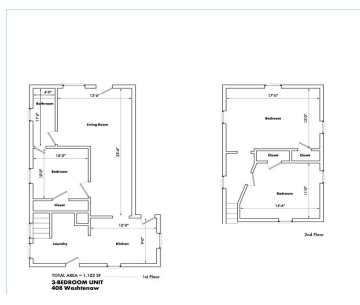

YPSILANTI TWP, MICHIGAN, WASHTENAW, 48197

<https://householdrealestate.com/a/charliecook>

Ypsilanti Twp,
Michigan,
Washtenaw, 48197

408 Washtenaw Avenue Welcome to 408 Washtenaw Rd., a charming two-level 3-bedroom, 1-bath home perfectly located near Eastern Michigan University and vibrant downtown Ypsilanti. This spacious whole-house rental features a private entrance, in-unit laundry, on-site parking, and additional storage for your convenience. The updated kitchen includes a dishwasher, making daily living easy and efficient. Enjoy the comfort and privacy of a full home while being just minutes from local shops, dining, and campus life. Pet lovers are welcome--cats are allowed for \$20/month each (max 2), and dogs for \$50/month each (max 2).; Lease Term/Renewal: REWRITE PER SURVEY 08/13/04 YP CITY 55W-4 E 44.00 FT OF W 84.50 FT OF S 100.30 FT OF LOTS 2 & 3 WESTERN ADDITION.