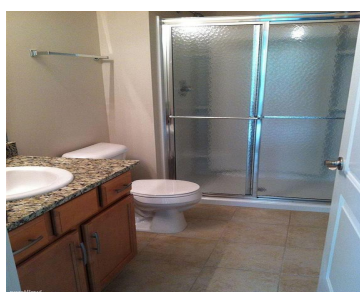

PITTSFIELD TWP, MICHIGAN, WASHTENAW, 48197

<https://householdrealestate.com/a/charliecook>

Pittsfield Twp,
Michigan,
Washtenaw, 48197

\$1,925

3932 Cloverlane Drive Fresh NEW CARPET AND PAINT! Recently built luxury two and three bedroom town home community has a 2 bedroom townhome available! The Clover Townhomes are located in a wooded setting just minutes from Ann Arbor and Ypsilanti, located within Ann Arbor School District. Features include attached one car garage, private entrances, granite counter-tops and stainless finish appliances with spacious bedrooms, basement. Landlord pays water, maintains lawn care and snow removal. Recently built luxury two and three bedroom town home community. The Clover Townhomes are located in a wooded setting just minutes from Ann Arbor, University of Michigan and Ypsilanti, located within Ann Arbor School District. Features include attached one car garage, private entrances, granite counter-tops and stainless finish appliances with spacious bedrooms, basement and additional storage. Spacious bedrooms make it easy to convert to home office. This unit will not last long! Water/ trash included in rent. ; Price Term: Per Month; Lease Term/Renewal: 12 Month lease; Pet Fee: 50.00; Pet Policy: Cats or small dogs