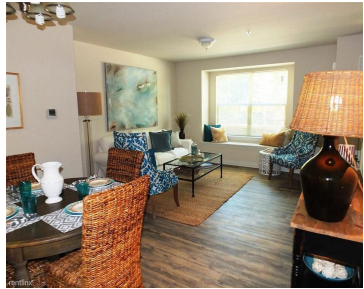

# PITTSFIELD TWP, MICHIGAN, WASHTENAW, 48197

<https://householdrealestate.com/a/charliecook>

Pittsfield Twp,  
Michigan,  
Washtenaw, 48197

3932 Cloverlane Drive Fresh NEW CARPET AND PAINT! Recently built luxury two and three bedroom town home community has a 2 bedroom townhome available! The Clover Townhomes are located in a wooded setting just minutes from Ann Arbor and Ypsilanti, located within Ann Arbor School District. Features include attached one car garage, private entrances, granite counter-tops and stainless finish appliances with spacious bedrooms, basement. Landlord pays water, maintains lawn care and snow removal. Recently built luxury two and three bedroom town home community. The Clover Townhomes are located in a wooded setting just minutes from Ann Arbor, University of Michigan and Ypsilanti, located within Ann Arbor School District. Features include attached one car garage, private entrances, granite counter-tops and stainless finish appliances with spacious bedrooms, basement and additional storage. Spacious bedrooms make it easy to convert to home office. This unit will not last long! Water/ trash included in rent. ; Price Term: Per Month; Lease Term/Renewal: 12 Month lease; Pet Fee: 50.00; Pet Policy: Cats or small dogs