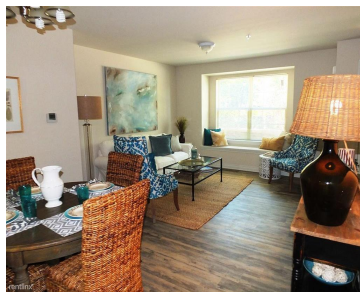

PITTSFIELD TWP, MICHIGAN, WASHTENAW, 48197

<https://householdrealestate.com/a/charliecook>

Pittsfield Twp,
Michigan,
Washtenaw, 48197

\$1,925

3932 Cloverlane Drive Fresh NEW CARPET AND PAINT! Recently built luxury two and three bedroom town home community has a 2 bedroom townhome available! The Clover Townhomes are located in a wooded setting just minutes from Ann Arbor and Ypsilanti, located within Ann Arbor School District. Features include attached one car garage, private entrances, granite counter-tops and stainless finish appliances with spacious bedrooms, basement. Landlord pays water, maintains lawn care and snow removal. Recently built luxury two and three bedroom town home community. The Clover Townhomes are located in a wooded setting just minutes from Ann Arbor, University of Michigan and Ypsilanti, located within Ann Arbor School District. Features include attached one car garage, private entrances, granite counter-tops and stainless finish appliances with spacious bedrooms, basement and additional storage. Spacious bedrooms make it easy to convert to home office. This unit will not last long! Water/ trash included in rent. ; Price Term: Per Month; Lease Term/Renewal: 12 Month lease; Pet Fee: 50.00; Pet Policy: Cats or small dogs