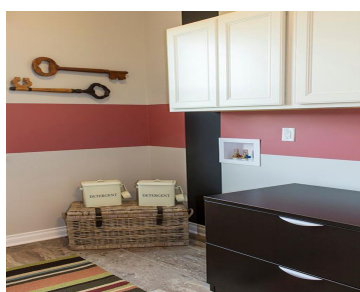

PITTSFIELD TWP, MICHIGAN, WASHTENAW, 48197

<https://householdrealestate.com/a/charliecook>

Pittsfield Twp,
Michigan,
Washtenaw, 48197

- 3 beds
- 2.10 baths
- Residential
- Active

3623 Downing Road Welcome to Willowcrest, Pittsfield Township's newest single-family home community, where modern living meets small-town charm. Nestled in a prime location with easy access to Ann Arbor, Ypsilanti, and major highways. This home is not built yet--come choose your favorite colors and move in 9-11 months! This awesome Ranch plan features space just where you need it--huge kitchen with tons of storage quartz countertops and hardwood flooring. Walk in pantry provides even more opportunity for organization. Kitchen is open to the great room with elegant gas fireplace. Mud room off garage has room for shoes, plus features a walk-in-closet and access to the first floor laundry. Study off foyer! Bedrooms are tucked away down a side hall with access to a hall bath. Primary suite offers a spacious walk in closet, plus private bath with 5' tiled shower, lots of linen storage, ceramic tile floor. Photos are of a decorated model or similar floorplan of previously built home.