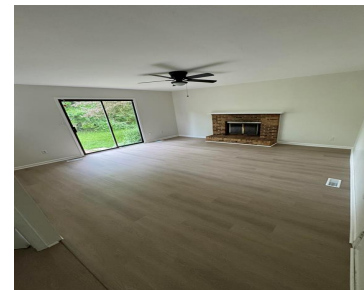

YPSILANTI, MICHIGAN, WASHTENAW, 48197

<https://householdrealestate.com/a/charliecook>

Ypsilanti, Michigan,
Washtenaw, 48197

3516 Beech Dr Drive Come check out this Beautiful Freshly renovated 1700SF, Three bedroom three bath home in Pittsfield Township, Ann Arbor schools, close to all major retailers, 10 min drive or less to UOFM, EMU, WCC U of M hospital and trinity health. Beautiful parks within walking distance.