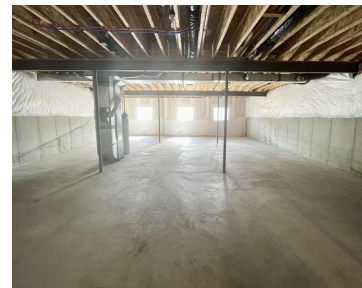

# PITTSFIELD TWP, MICHIGAN, WASHTENAW, 48197

<https://householdrealestate.com/a/charliecook>

Pittsfield Twp,  
Michigan,  
Washtenaw, 48197

\$629,000

3436 Roslyn Drive You are looking at a house with great value. Move-in ready. 3-bedroom, one study room with a large window. The Ranch style house is located on a circle lot in a newly built subdivision. Home features 3 door garage, full house generator. Smart shade on windows throughout the home smart doorbell and thermostat, surge protector. Full house water softener, filter, and radon fan. Crown molding and solid hardwood floor throughout home. The master bedroom includes a fully assembled closet with doors and bathtub option. Newer washer, dryer, fridge, wall oven, hood, range, and dishwasher. Large kitchen island, tons of cabinets, built in kitchen pantry and open concept design. Relax in the sunroom, enjoy the beautiful views of the backyard, A newly built deck with stairs. Huge daylight basement gives you endless possibilities.