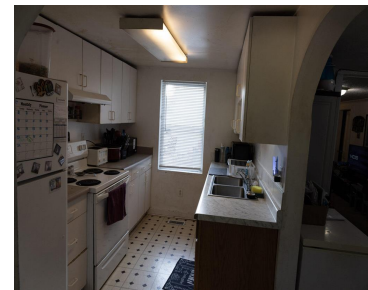

YPSILANTI, MICHIGAN, WASHTENAW, 48197

<https://householdrealestate.com/a/charliecook>

Ypsilanti, Michigan,
Washtenaw, 48197

\$145,000

- 4 beds
- 1.00 bath
- Residential
- Active

315 1st Avenue Welcome to this charming four-bedroom, one-bath home perfectly situated in the heart of Ypsilanti. Just minutes from the University of Michigan, Eastern Michigan University, and Metro Detroit Airport, this property offers comfort, convenience, and excellent commuter access to I-94. Inside, you'll find a bright, open layout with a spacious living area ideal for gatherings, a functional kitchen ready for your updates, and well-sized bedrooms that provide flexibility for family, guests, or a home office. The home sits on a large private yard, perfect for entertaining, gardening, or relaxing outdoors. Located near Depot Town, shopping, dining, and parks, it combines neighborhood charm with city convenience. Whether you're a first-time buyer, investor, or simply seeking a well-located home to make your own, 315 1st Ave is a fantastic opportunity in Ypsilanti.