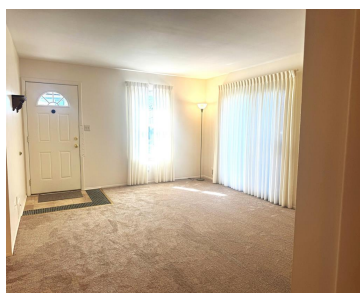

# YPSILANTI TWP, MICHIGAN, WASHTENAW, 48197

<https://householdrealestate.com/a/charliecook>

Ypsilanti Twp,  
Michigan,  
Washtenaw, 48197

3016 Roundtree Boulevard Looking for an affordable and really nice place to live? Step into this Lovely warm and inviting 900 sq ft end unit Ranch condominium in popular Roundtree. Easy access to 2 bedrooms, full bath & laundry room, all on one floor. Freshly painted neutral with new carpet throughout. 35 year Wallside windows. Park directly in front of the unit, just steps away from the private porch OR park in the carport-#16, right next to your Unit. The large Primary bedroom has a double closet; 2nd bedroom with closet. The bright darling kitchen has tiled flooring. Relax in the beautiful tiled full bath. Need more reasons to make this condo your home? Association fee includes water, gas, exterior maintenance & insurance, snow & trash removal. Amenities: Internet cafe clubhouse, fitness center, pool, locker room, showers, tennis & volleyball courts. Low twp taxes, On busline, conveniently located near expressways, shopping, parks, hospitals and schools. Will go fast. Hurry!