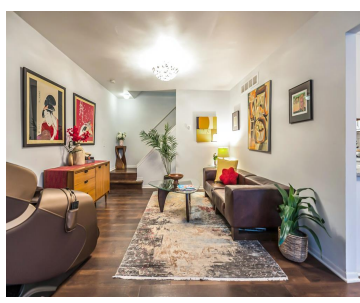

YPSILANTI TWP, MICHIGAN, WASHTENAW, 48197

<https://householdrealestate.com/a/charliecook>

Ypsilanti Twp,
Michigan,
Washtenaw, 48197

\$208,000

2940 Roundtree Boulevard Welcome home to this beautifully updated 2-bedroom, 2 and a 1/2- bath end unit nestled in a peaceful wooded setting surrounded by nature. This home features state of the art appliances and quartz countertops in kitchen offering both style and functionality. Other updated features include flooring, neutral paint and windows that fill the home with natural light. Enjoy the privacy of an end unit with a deck and patio perfect for relaxing or entertaining. The finished basement offers flexibility featuring a bonus room with an egress window and a full bath- ideal for a third bedroom, home office or entertainment space. Association amenities include clubhouse, fitness center, pool, tennis courts, volley ball, picnic area and more. Designated carport number 77. Conveniently located on bus line, expressways, shopping, parks, hospitals and schools. This home will not last long.