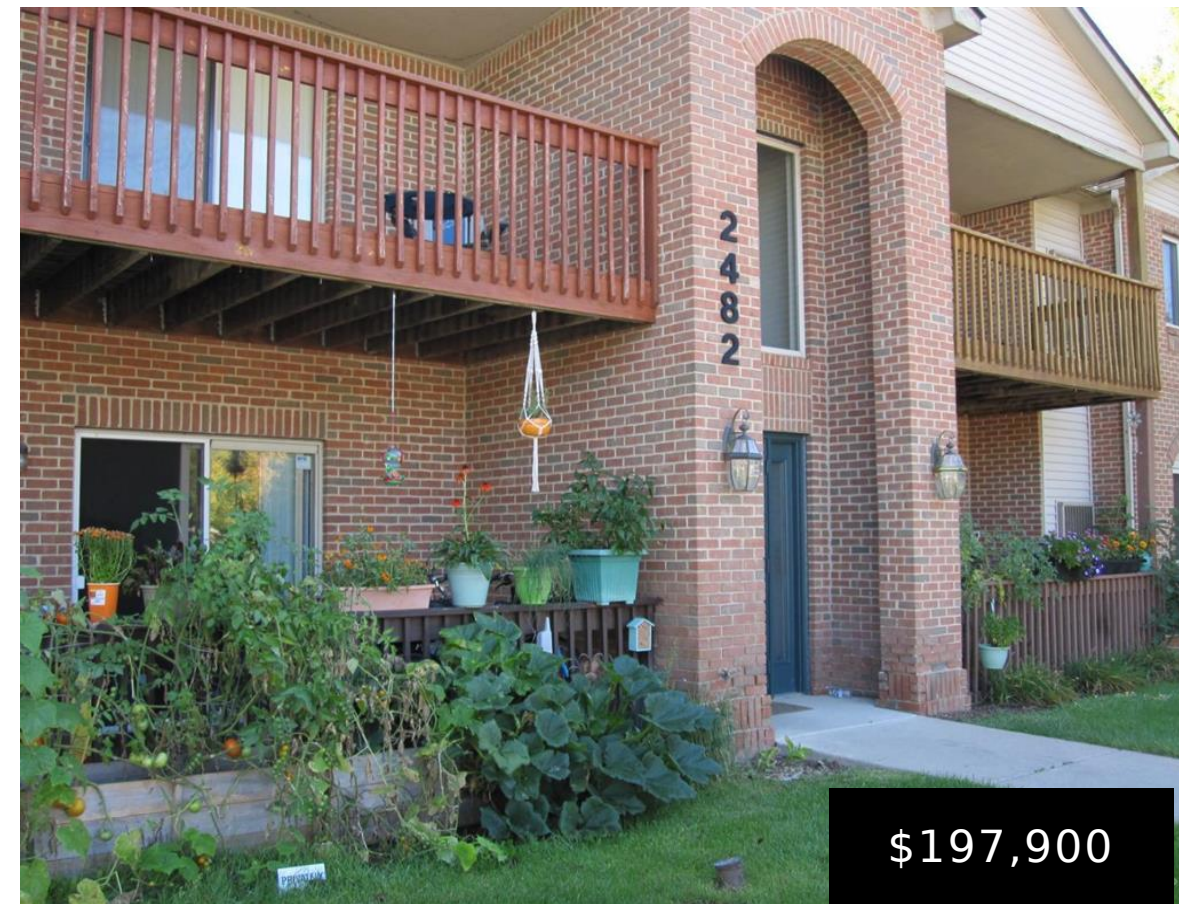

YPSILANTI, MICHIGAN WASHTENAW, 48197

<https://householdrealestate.com/a/charliecook>

Ypsilanti, Michigan
Washtenaw, 48197

2482 Eagles Circle 7 Close to EMU, St. Joseph hospital. 2nd level, ranch condo, situated among the pine trees for a nice, green, vegetated view from your spacious upper deck. This home features large living room with vaulted ceilings, open floor plan with updated kitchen, epoxy countertops, honey maple cabinets, all appliances (refrigerator, stove/range oven, dishwasher) and new microwave (2022). Plentiful eating space with this cathedral dining/kitchen combo eating area. Private laundry with new vinyl in 2022, storage space, clothes washer and dryer included. Two large bedrooms, both with walk in closets. Primary bedroom with ensuite bathroom with shower stall. Main bath features tub and shower combination. Newer hardwood laminate flooring throughout. Updated vinyl in bathrooms. Good condition unit; simp simply move in and starting enjoying! One covered parking space included (#79) with plentiful additional guest parking. immediately available.