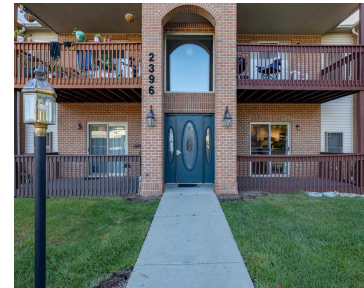

YPSILANTI, MICHIGAN, WASHTENAW, 48197

<https://householdrealestate.com/a/charliecook>

Ypsilanti, Michigan,
Washtenaw, 48197

\$1,800

- 2 beds
- 1.00 bath
- Condominium
- Active

2396 Quarterback Court 4 This Ranch condo is walking distance to St. Joe's hospital. 5 minutes from I-94, and US-23. This is a condo that for being in the middle of everything feels very private and quiet. This condo has 2 bedrooms, 1 bath, separate laundry room with Washer and Dryer, New appliances, granite countertops, large deck and much more. Come check out this rental before it is off the market. DO NOT FILL OUT ANY APPLICATION FOR THIS PROPERTY UNLESS GIVEN TO YOU BY THE LISTING AGENT. ; Price Term: Per Month; Pet Fee: 35.00; Pet Policy: 35 per pet per month