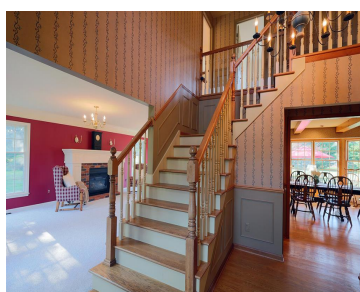

YPSILANTI TWP, MICHIGAN, WASHTENAW, 48197

<https://householdrealestate.com/a/charliecook>

Ypsilanti Twp,
Michigan,
Washtenaw, 48197

\$559,000

2244 Rivendell Lane This lovely custom-built home is sited on a private, 5+ acre oasis of beautiful lawns and gardens, with the gracious design of a historic home but modern construction. Inside you'll find handsome trim and oak hardwood floors, a gorgeous staircase, beautiful great room with a classic fireplace and new carpet, and a spacious dining room and kitchen, all looking out to the patio and gardens. A study and mud room/laundry complete the ground floor. The second floor has two suites and a guest room, two full baths, large closets, and charming dormers with window seats. The sizable unfinished basement has 9 foot ceilings. An ample 3.5 car garage has a staircase to an upper level, with reinforced flooring for future living space. A generator is included. City water; septic system with approved inspection. The location is convenient to downtown Ann Arbor, Ypsilanti, and Saline, with quick access to I94/US 23 to Metro Detroit and the airport. Agent has interest in property.