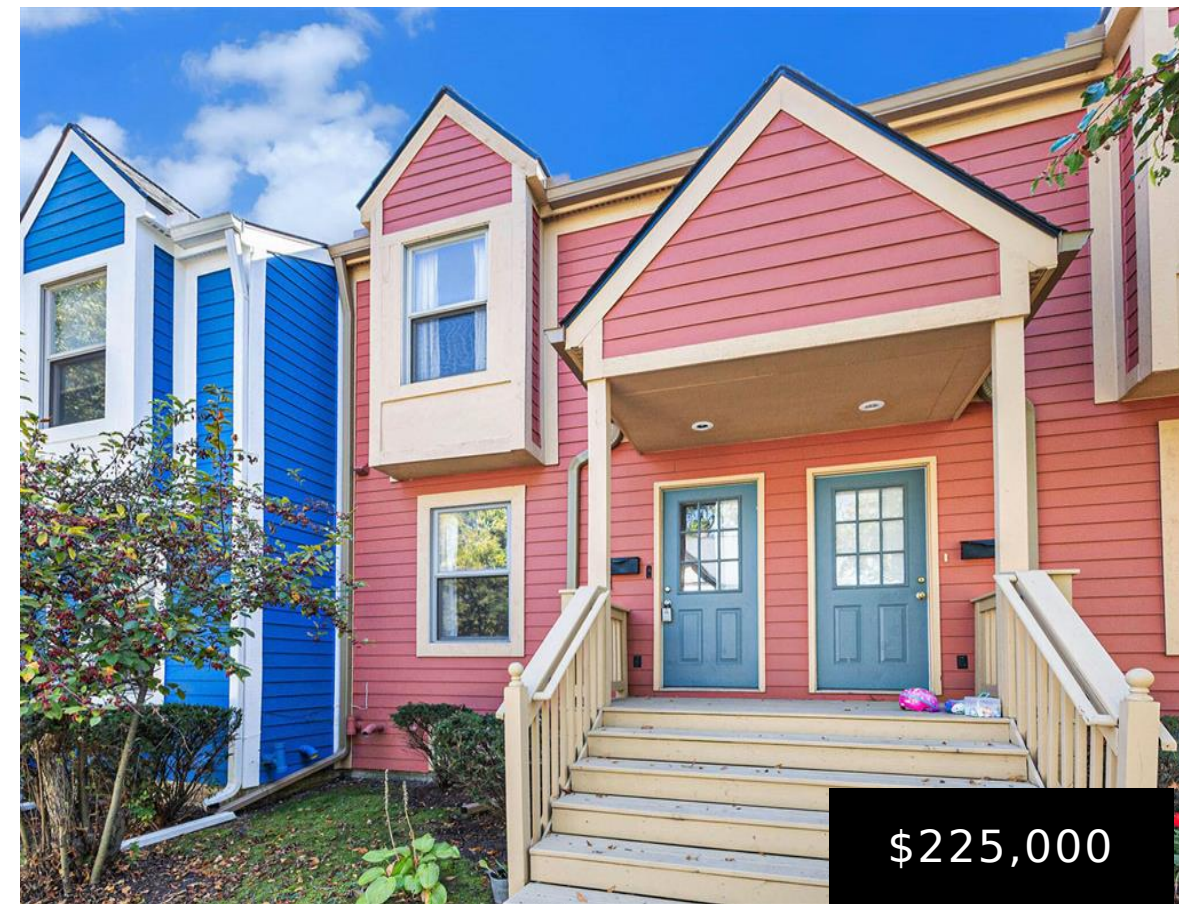

YPSILANTI, MICHIGAN, WASHTENAW, 48197

<https://householdrealestate.com/a/charliecook>

Ypsilanti, Michigan,
Washtenaw, 48197

\$225,000

215 Arcade Street Welcome to 215 Arcade . This inviting 3 Bedroom , 2 Bath, modern townhouse style condominium is steps away from Eastern Michigan University, Depot Town, and Downtown. Features include an open main level entry with spacious flow, generous kitchen layout with breakfast bar and ample cabinetry for storage. Bright upper level rooms face north and south, providing radiant natural light in the mornings and evenings. Lower bedroom with Ingress/Egress-Ideal for guest suite.

- 3 beds
- 2.00 baths
- Condominium
- Active

Overview

Status: Active

Year built: 2004

Architecture Style: Townhouse

Type: Condominium

Architecture Level: 2 Story

Date added: Added 8 months ago