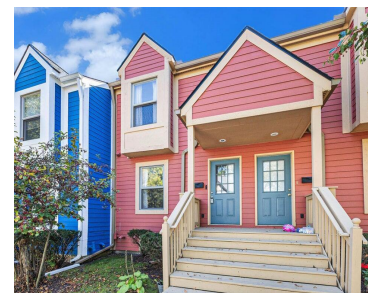

YPSILANTI, MICHIGAN, WASHTENAW, 48197

<https://householdrealestate.com/a/charliecook>

Ypsilanti, Michigan,
Washtenaw, 48197

\$205,000

- 3 beds
- 2.00 baths
- Condominium
- Active

215 Arcade Street Welcome to 215 Arcade . This inviting 3 Bedroom , 2 Bath, modern townhouse style condominium is steps away from Eastern Michigan University, Depot Town, and Downtown. Features include an open main level entry with spacious flow, generous kitchen layout with breakfast bar and ample cabinetry for storage. Bright upper level rooms face north and south, providing radiant natural light in the mornings and evenings. Lower bedroom with Ingress/Egress-Ideal for guest suite or study. Whether You're a professional, Student, or small family, this home offers flexible space, natural light, and proximity to the best of Ypsilanti and beyond. All measurements are approximate and are to be verified by the purchaser and buyer agent.