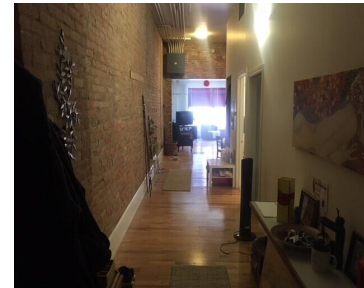

YPSILANTI, MICHIGAN, WASHTENAW, 48197

<https://householdrealestate.com/a/charliecook>

Ypsilanti, Michigan,
Washtenaw, 48197

\$1,500

- 2 beds
- 1.00 bath
- Condominium
- Active

206 W Michigan Avenue 2H Live in the Heart of Downtown Ypsilanti! Beautiful lofts right on Michigan Ave in Downtown Ypsilanti above the retail shops. This unit will be extremely sought after and will not be available for long. Located in downtown Ypsilanti. Located directly on Michigan Ave above the retail and restaurants below. You are just minutes from Ypsilanti's finest establishments including the Bellflower restaurant, Bobcat Bonnie's, Ziggy's as well as numerous salons, bars, coffee shops and retail shops. You are also very close to EMU and Depot Town, as well as the Huron River and Ypsilanti's lovely downtown parks. The Ypsilanti Library is just across the street. We welcome pets, cats are \$20/mo and dogs are \$50/mo. Additionally, residents have the option to park for free at our parking lot at the Ypsilanti Commerce Center, 301 W. Michigan, located kiddy corner from the building. Alternatively, parking passes can be purchased from Ypsilanti City Hall for access to any of the 4 downtown parking lots. The security deposit is equal to one month's rent. Schedule a tour now! ; Lease Term/Renewal: NEW CONDOMINIUM L4406 P513 UNIT 2 RENAISSANCE BUILDING SPLIT ON 07/13/2004 FROM 11-11-40-484-014, 11-11-40-484-015