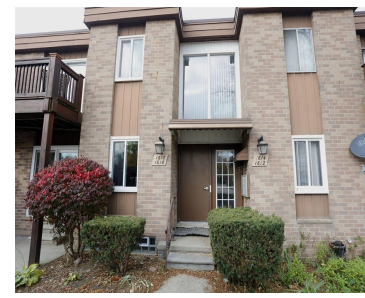

# YPSILANTI, MICHIGAN, WASHTENAW, 48197

<https://householdrealestate.com/a/charliecook>

Ypsilanti, Michigan,  
Washtenaw, 48197

1616 Washtenaw Avenue Discover the ease of living in this beautiful condo! Designed for comfort and convenience, this first-floor unit features elegant finishes, granite countertops, and seamless access. Enjoy the luxury of your own private back patio and the practicality of a dedicated carport. Located in a prime area with an easy commute to major employers and steps from plentiful retail and dining options, this is more than just a condo--it's a lifestyle upgrade! ; Price Term: Per Month; Lease Term/Renewal: 24 Month Lease Preferred; Pet Policy: Owner Will Consider

## Overview

**Status:** Active

**Year built:** 1967

**Architecture Style:** Common Entry Building,Ranch

**Type:** Condominium

**Architecture Level:** 1 Story

**Date added:** Added 2 weeks ago

**Call us now**