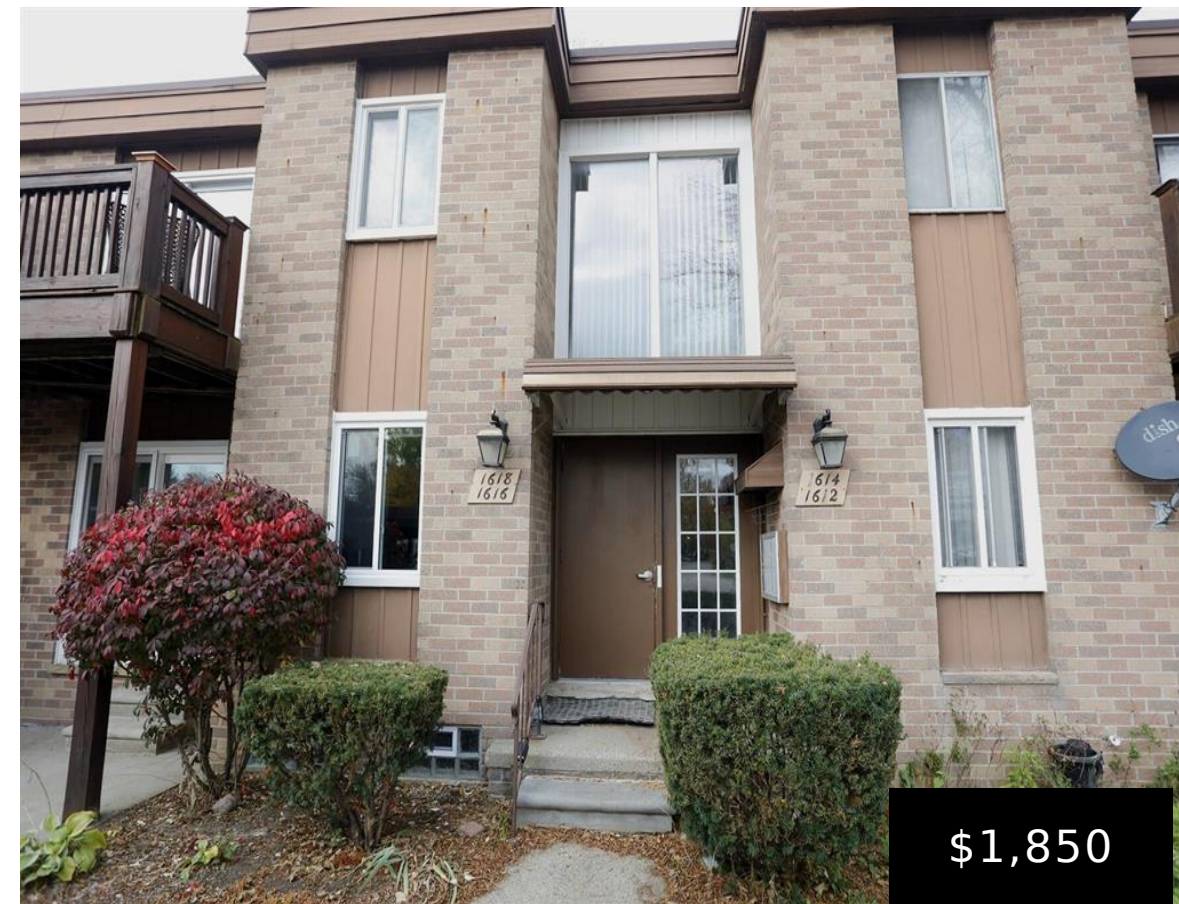

# YPSILANTI, MICHIGAN, WASHTENAW, 48197

<https://householdrealestate.com/a/charliecook>

Ypsilanti, Michigan,  
Washtenaw, 48197

1616 Washtenaw Avenue Discover the ease of living in this beautiful condo! Designed for comfort and convenience, this first-floor unit features elegant finishes, granite countertops, and seamless access. Enjoy the luxury of your own private back patio and the practicality of a dedicated carport. Located in a prime area with an easy commute to major employers and steps from plentiful retail and dining options, this is more than just a condo--it's a lifestyle upgrade! ; Price Term: Per Month; Lease Term/Renewal: 24 Month Lease Preferred; Pet Policy: Owner Will Consider

## Overview

**Status:** Active

**Year built:** 1967

**Architecture Style:** Common Entry Building,Ranch

**Type:** Condominium

**Architecture Level:** 1 Story

**Date added:** Added 2 weeks ago

**Call us now**