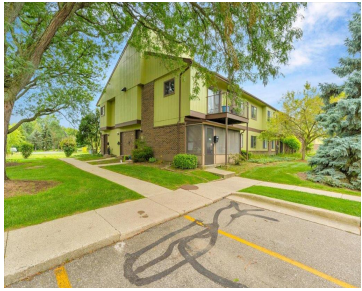

# YPSILANTI TWP, MICHIGAN, WASHTENAW, 48197

<https://householdrealestate.com/a/charliecook>

Ypsilanti Twp,  
Michigan,  
Washtenaw, 48197

**\$215,000**

1481 Chateau Vert E Welcome to this beautifully updated 2-bedroom, 2-bath condo offering comfort, convenience, and modern style in a highly desirable community. This home features a private entry and boasts the best view in the community, overlooking the entire pond -- perfect for relaxing mornings or evening sunsets. Inside, you'll find a thoughtfully updated interior with 2022 renovations including vinyl flooring and modern lighting throughout, that blend style and function. The home features 2 spacious bedrooms with generous closet space, 2 full tiled bathrooms with upgraded vanities, and a huge finished storage closet. The galley kitchen is updated with soft-close shaker cabinets and stainless steel appliances, while the open-concept living space includes a beautifully decorated accent wall. A washer and dryer are included for added convenience. Convenient to shopping, universities, highways, and restaurants. Schedule your showing today and see why this home truly stands out in the community!