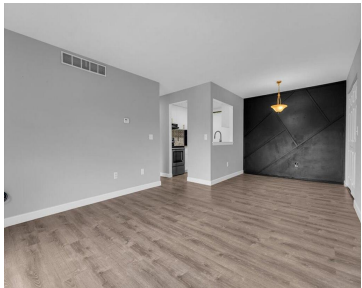

# YPSILANTI TWP, MICHIGAN, WASHTENAW, 48197

<https://householdrealestate.com/a/charliecook>

Ypsilanti Twp,  
Michigan,  
Washtenaw, 48197

**\$215,000**

1481 Chateau Vert E Welcome to this beautifully updated 2-bedroom, 2-bath condo offering comfort, convenience, and modern style in a highly desirable community. This home features a private entry and boasts the best view in the community, overlooking the entire pond -- perfect for relaxing mornings or evening sunsets. Inside, you'll find a thoughtfully updated interior with 2022 renovations including vinyl flooring and modern lighting throughout, that blend style and function. The home features 2 spacious bedrooms with generous closet space, 2 full tiled bathrooms with upgraded vanities, and a huge finished storage closet. The galley kitchen is updated with soft-close shaker cabinets and stainless steel appliances, while the open-concept living space includes a beautifully decorated accent wall. A washer and dryer are included for added convenience. Convenient to shopping, universities, highways, and restaurants. Schedule your showing today and see why this home truly stands out in the community!