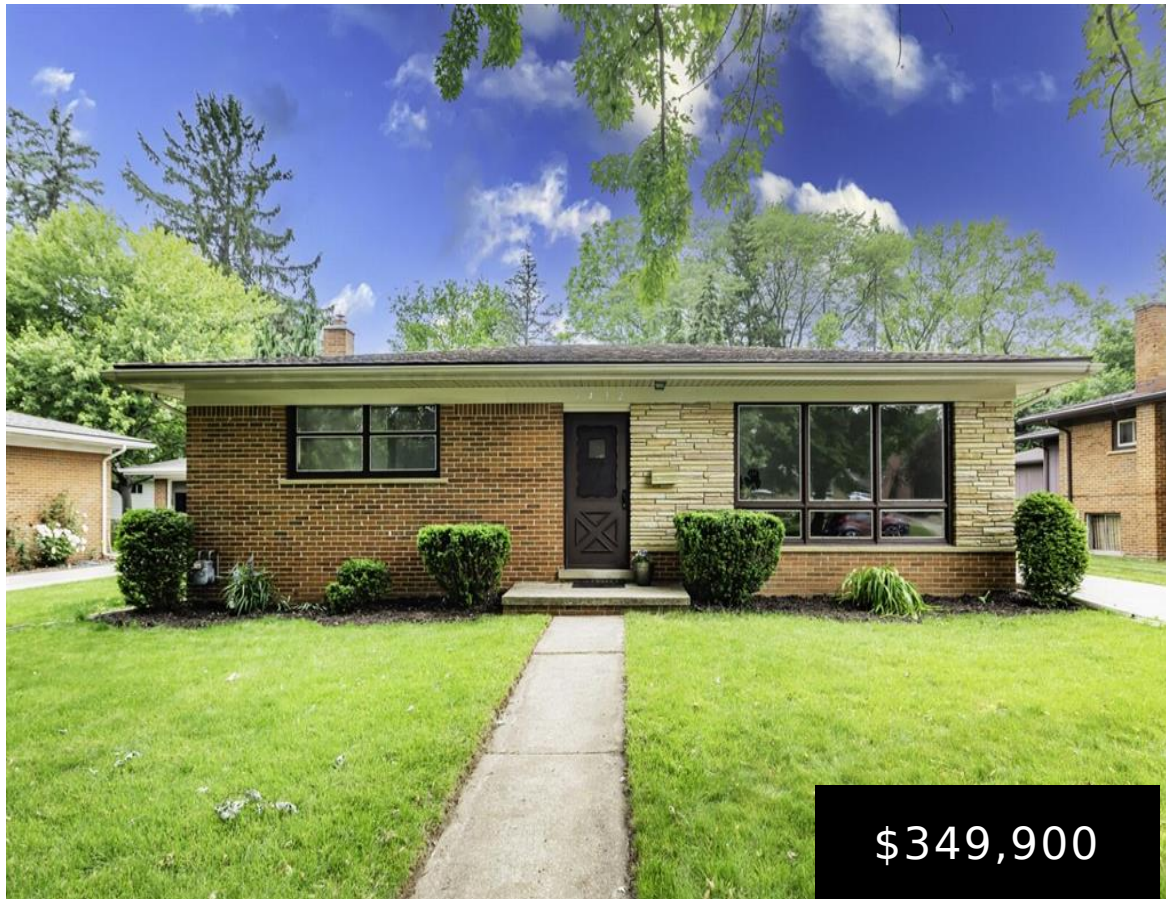

1432 Roosevelt St,
Ypsilanti, MI 48197,
USA

1432 ROOSEVELT ST, YPSILANTI, MI 48197, USA

<https://householdrealestate.com/a/charliecook>

\$349,900

1432 Roosevelt Street This beautiful home is ready to make your own. Nestled in the picturesque, family-friendly College Heights Neighborhood and adorned with mature trees, this inviting brick ranch-style home offers the perfect blend of comfort and convenience. Excellent location, walk to Eastern Michigan University, Candy Cane Park nationally acclaimed Washtenaw County International high school and middle school, 5 minutes to St Joseph's Hospital, Depot Town, expressways, shopping, dining and entertainment. This property is ideal for families, professionals, students, or anyone seeking a serene yet accessible living environment. The home features three bedrooms, two full baths, and a fully renovated kitchen. As you enter, past the light-filled living room you'll find a gracious kitchen featuring quartz countertops, solid-wood cabinetry with soft-close doors and drawers, and life proof flooring. The kitchen boasts brand-new stainless steel range, dishwasher, refrigerator, commercial sink and faucet, and garbage disposal for your convenience. The original solid oak hardwood floors have been recently uncovered and tastefully refinished. Both bathrooms have new sinks and updated plumbing, and the second features a new vanity as well. The electrical service to the home is brand-new, and the breaker box has been expanded and updated to 150amp service. New child-safety outlets, switches, and light fixtures have been added throughout the home. The full basement is unfinished and provides plenty of storage and plumbed for an additional bath. . The deep backyard is generously sized and a gardener's dream, with plenty of light and mature trees along the back fence line for privacy, and plenty of room for a garage or ADU. Come tour this College Heights home today!