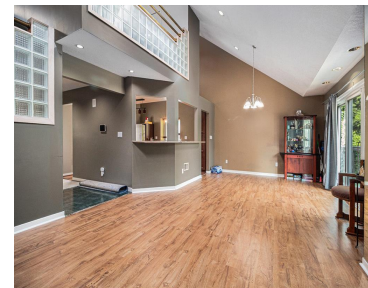

1355 Lathers Ave,
Ypsilanti, MI 48197,
USA

1355 LATHERS AVE, YPSILANTI, MI 48197, USA

<https://householdrealestate.com/a/charliecook>

1355 Lathers Avenue OPEN HOUSE Sunday from 2 PM - 4 PM. Stunning 4 bedroom, 3.5 bath home with finished walkout basement. A Must See! This home provides a nice blend of style and comfort. Spacious kitchen, and a bright open main floor living and dining rooms. Large primary bedroom with walk-in closet. Hardwood, tile and carpet flooring throughout. Skylight, ceiling fans and fireplace. The versatile walk-out basement dramatically expands the living space with an additional bedroom, bonus room, and an upgraded laundry room. The finished and carpeted lower level offers endless possibilities. Large deck overlooking a peaceful backyard. Located near Eastern Michigan University.