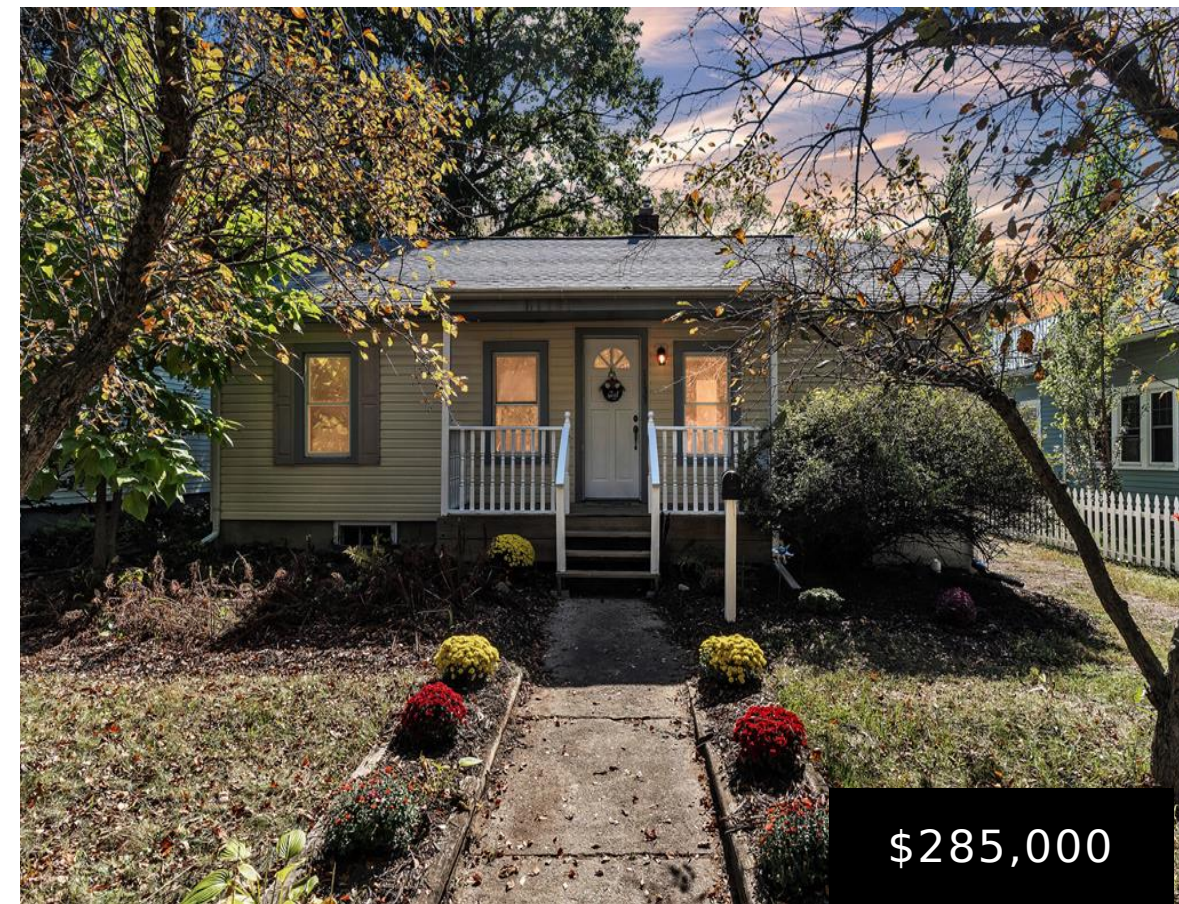

YPSILANTI, MICHIGAN, WASHTENAW, 48197

<https://householdrealestate.com/a/charliecook>

Ypsilanti, Michigan,
Washtenaw, 48197

1133 S Congress Street Charming covered porch opens to a light-filled living room w/ adjoining dining area. Entry level offers three bedrooms, a full bath, & kitchen that walks out to expansive backyard. Freshly refinished original hardwood floors gleam throughout. Stairs from kitchen lead to an unfinished attic, ideal for storage or future finishing. Basement provides additional flexibility w/ workshop, flex space, storage, & full bathroom. Outdoors, fully fenced backyard is a true retreat, featuring native plantings, plenty of space for gardening, entertaining, or play, & a one-car garage. Walkable to EMU, Recreation Park and Pool, WIHI, Erickson Elementary, Ypsilanti Community High School, & local favorites like Dom Bakeries. Surrounded by wonderful neighbors, heart of Normal Park, this home is ready for you!

- 3 beds
- 2.00 baths
- Residential
- Active

Overview

Call us now

Phone: 734-347-0870

Email: Youragentcharlie@gmail.com

Status: Active

Year built: 1927

Architecture Style: Bungalow

Type: Residential

Architecture Level: 1 Story

Date added: Added 7 months ago

Rooms

Bedrooms: 3 beds

Bathrooms: 2.00 baths

Building Details

SqFt Total Bsmt: 936

Exterior material: Fenced

Foundation details: Basement

Roof: Asphalt, Shingle

Nearby Schools

School District: Ypsilanti

Parking

Garage features: Detached

Amenities & Features